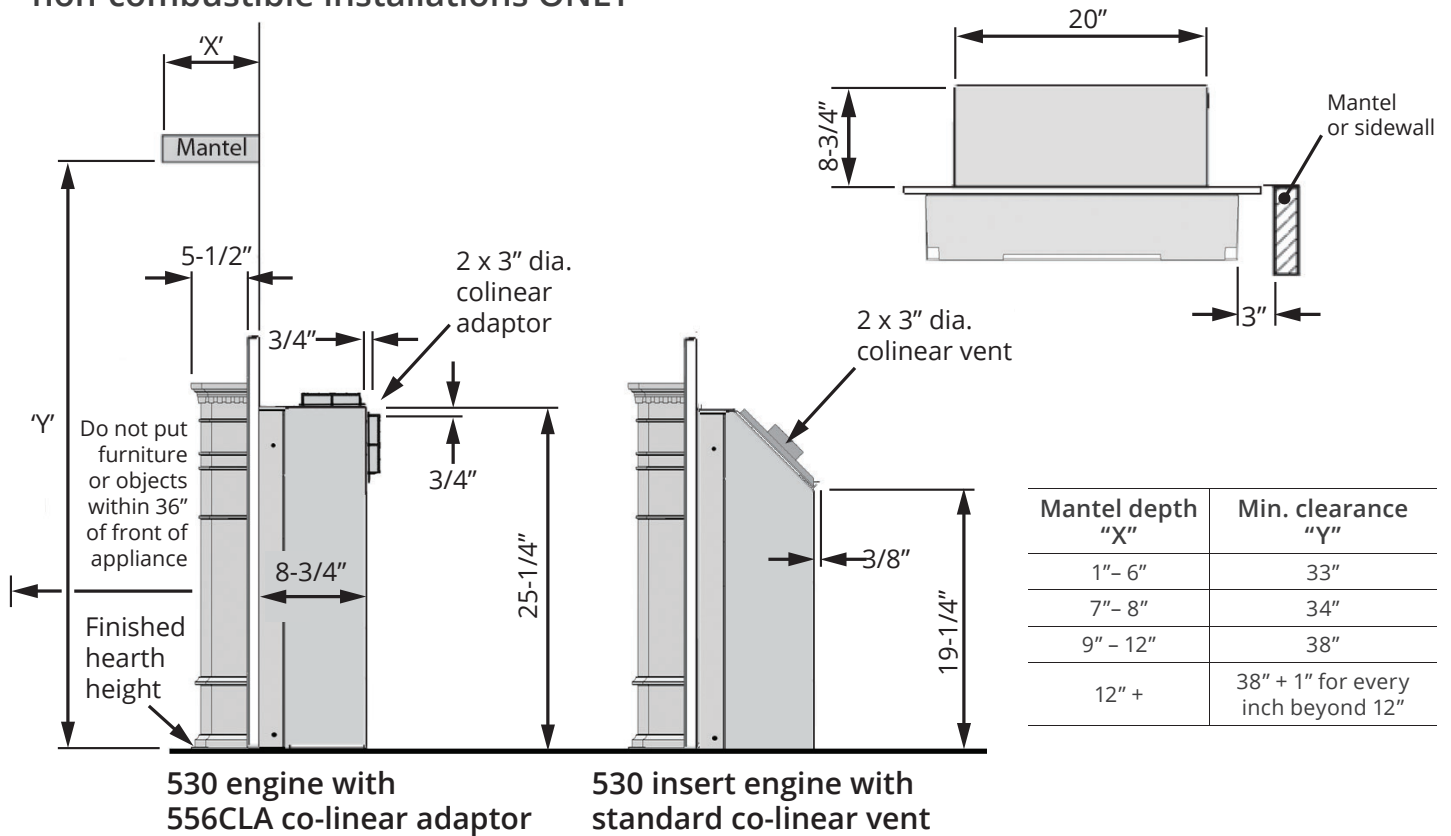

## 563 Senator Insert / Dimensions & Clearances

Dimensions & Clearances— Insert dimensions for 2 engine configurations  
—non-combustible installations ONLY

### 582CPB or 583CPB Closure Plate (required)