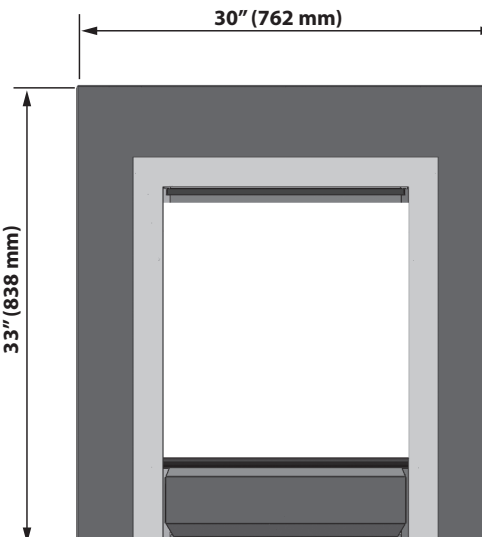

# valor Portrait

Dec 2020

1/1

## 545 Clearview Insert / Dimensions & Clearances

Dimensions & Clearances— Insert dimensions for 2 engine configurations  
—non-combustible installations ONLY

545 Clearview Front

583CPB Closure Plate (optional)