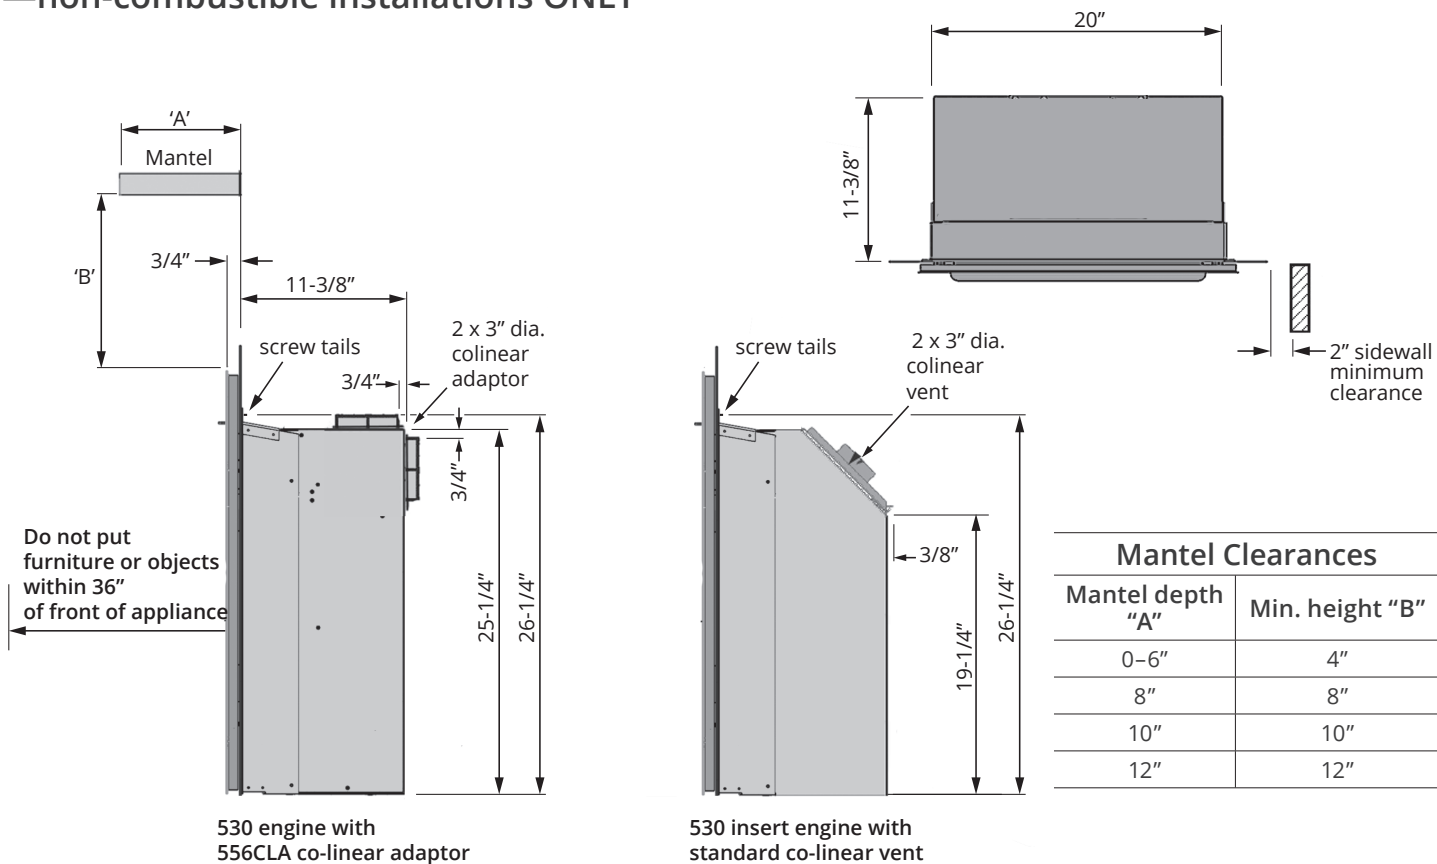

# valor Portrait

Dec 2020

1/1

## 545 Clearview Insert / Dimensions & Clearances

Dimensions & Clearances— Insert dimensions for 2 engine configurations  
—non-combustible installations ONLY

545 Clearview Front

583CPB Closure Plate (optional)