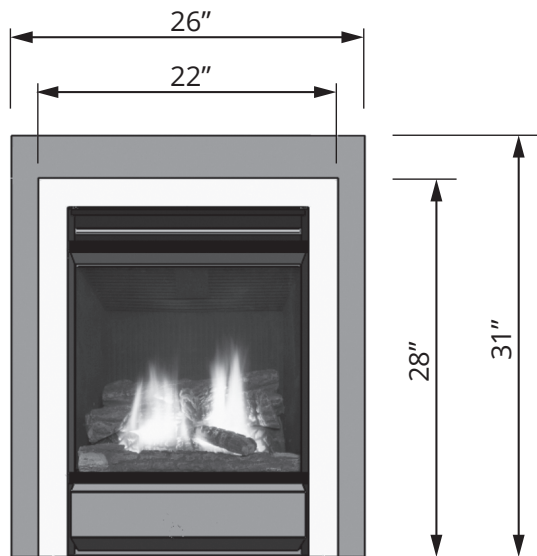

# valor Portrait

Dec 2020

1/1

## 545 Clearview Insert / Dimensions & Clearances

Dimensions & Clearances— Insert dimensions for 2 engine configurations  
—non-combustible installations ONLY

545 Clearview Front

583CPB Closure Plate (optional)