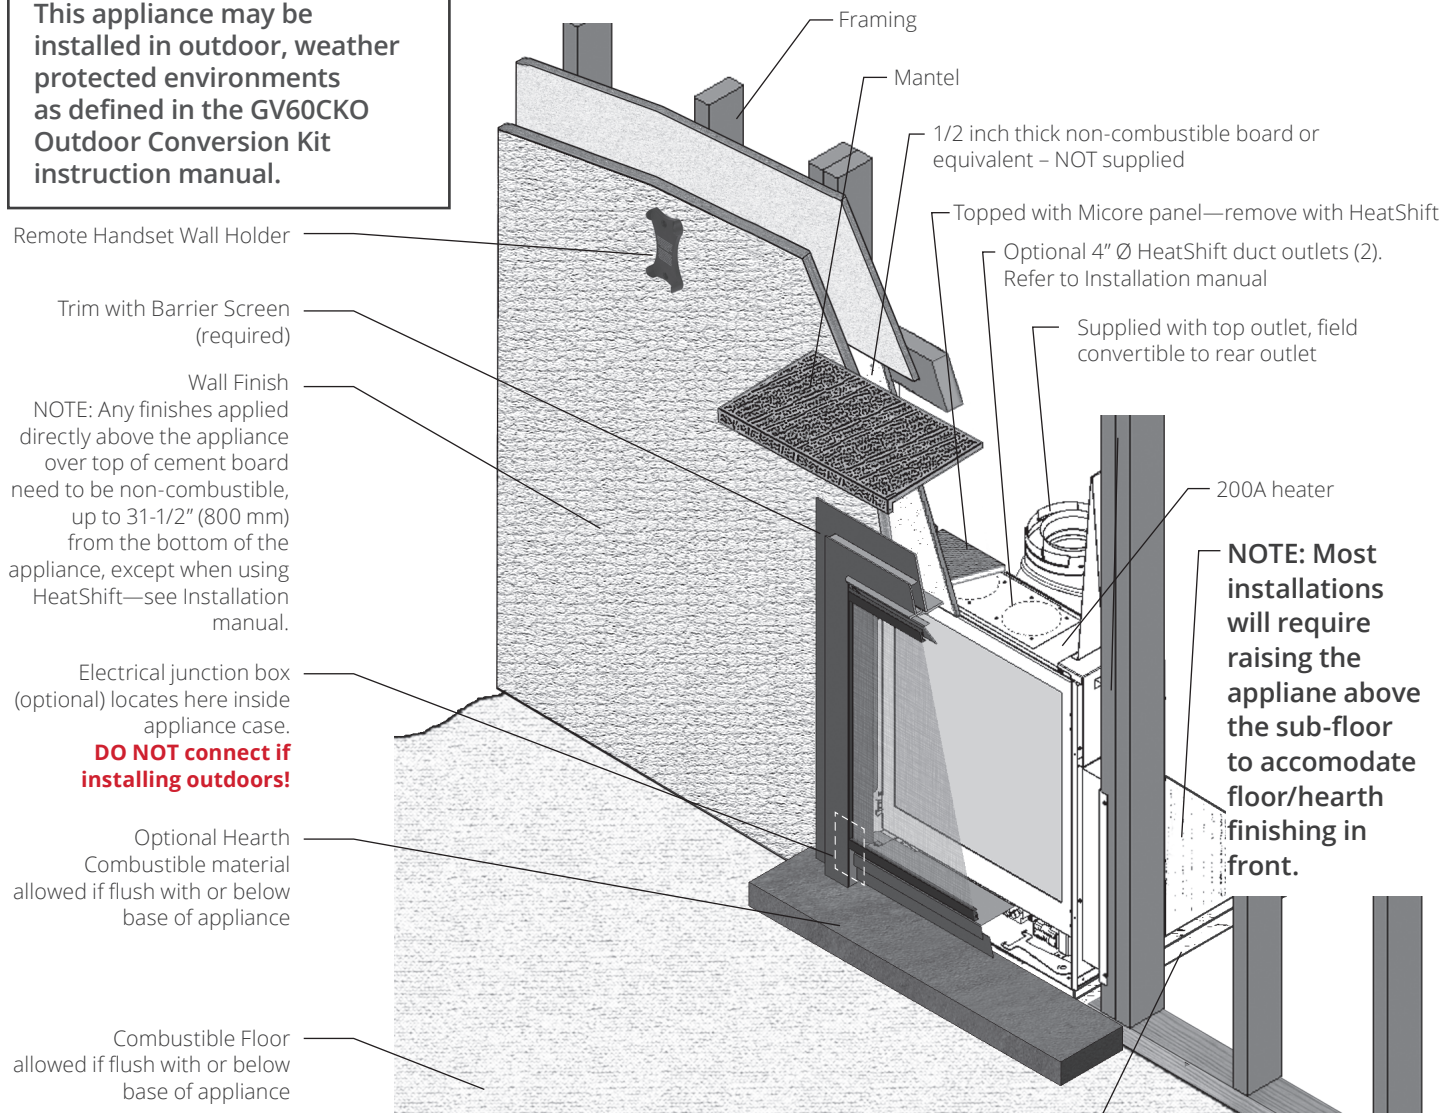

### NOTE

This appliance may be installed in outdoor, weather protected environments as defined in the GV60CKO Outdoor Conversion Kit instruction manual.

Combustible framing allowed beneath fireplace.  
When the appliance is installed directly on carpeting, tile or other combustible material other than wood flooring, the appliance shall be installed on a metal or wood panel extending the full width and depth of the appliance.