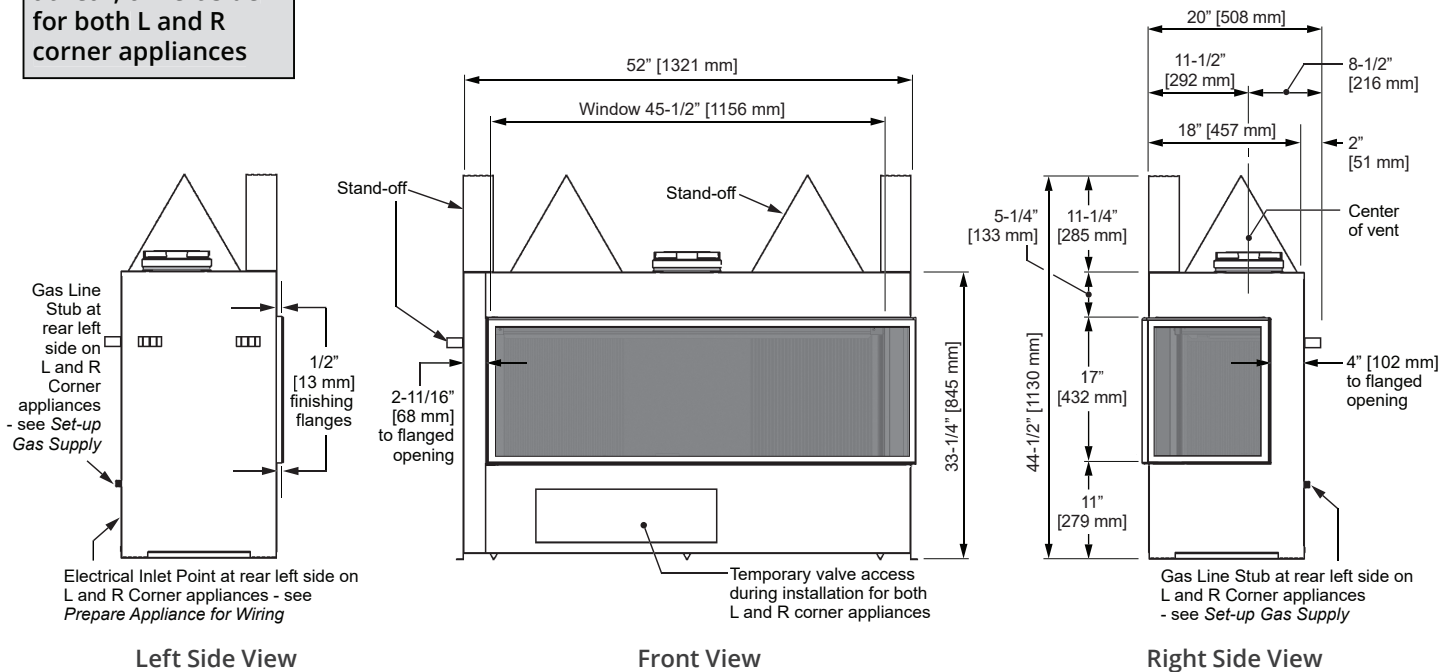

Valor[®] LX2 Corners

Dec 2022

1/1

Dimensions

Top View

Gas Line Stub & Electrical Inlet Point at rear, on left side for both L and R corner appliances

NOTE

See Fireplace's Installation Manual for more information about gas and electrical hook-up.