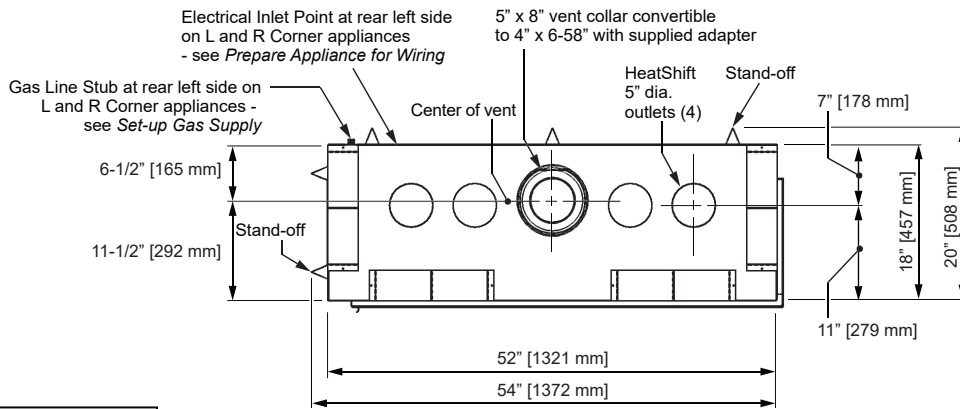

Valor[®] LX2 Corners

Dec 2022

1/1

Dimensions

Top View

Gas Line Stub & Electrical Inlet Point at rear, on left side for both L and R corner appliances

NOTE

See Fireplace's Installation Manual for more information about gas and electrical hook-up.