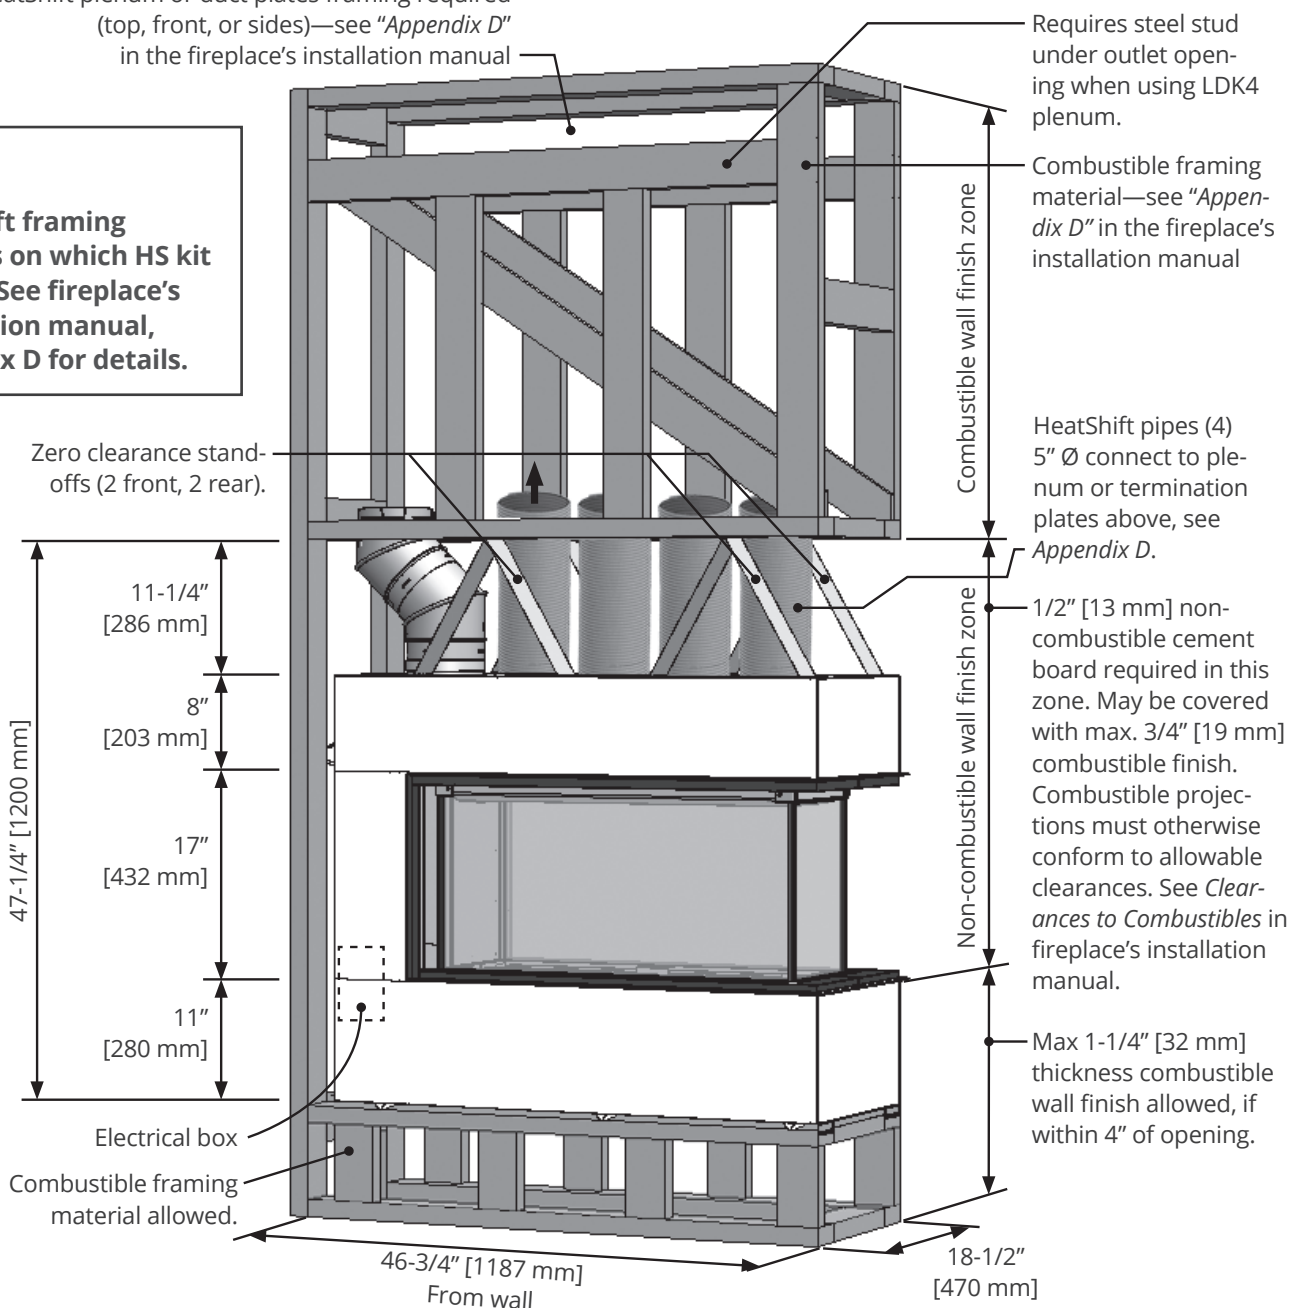

## Framing—Wood

### **⚠ WARNING**

Ensure weight of wall above is NOT carried by the appliance.

### **⚠ WARNING**

There are restrictions for where drilling and screwing may take place. See manual details.

HeatShift plenum or duct plates framing required (top, front, or sides)—see "Appendix D" in the fireplace's installation manual

### **NOTE**

HeatShift framing depends on which HS kit is used. See fireplace's installation manual, Appendix D for details.