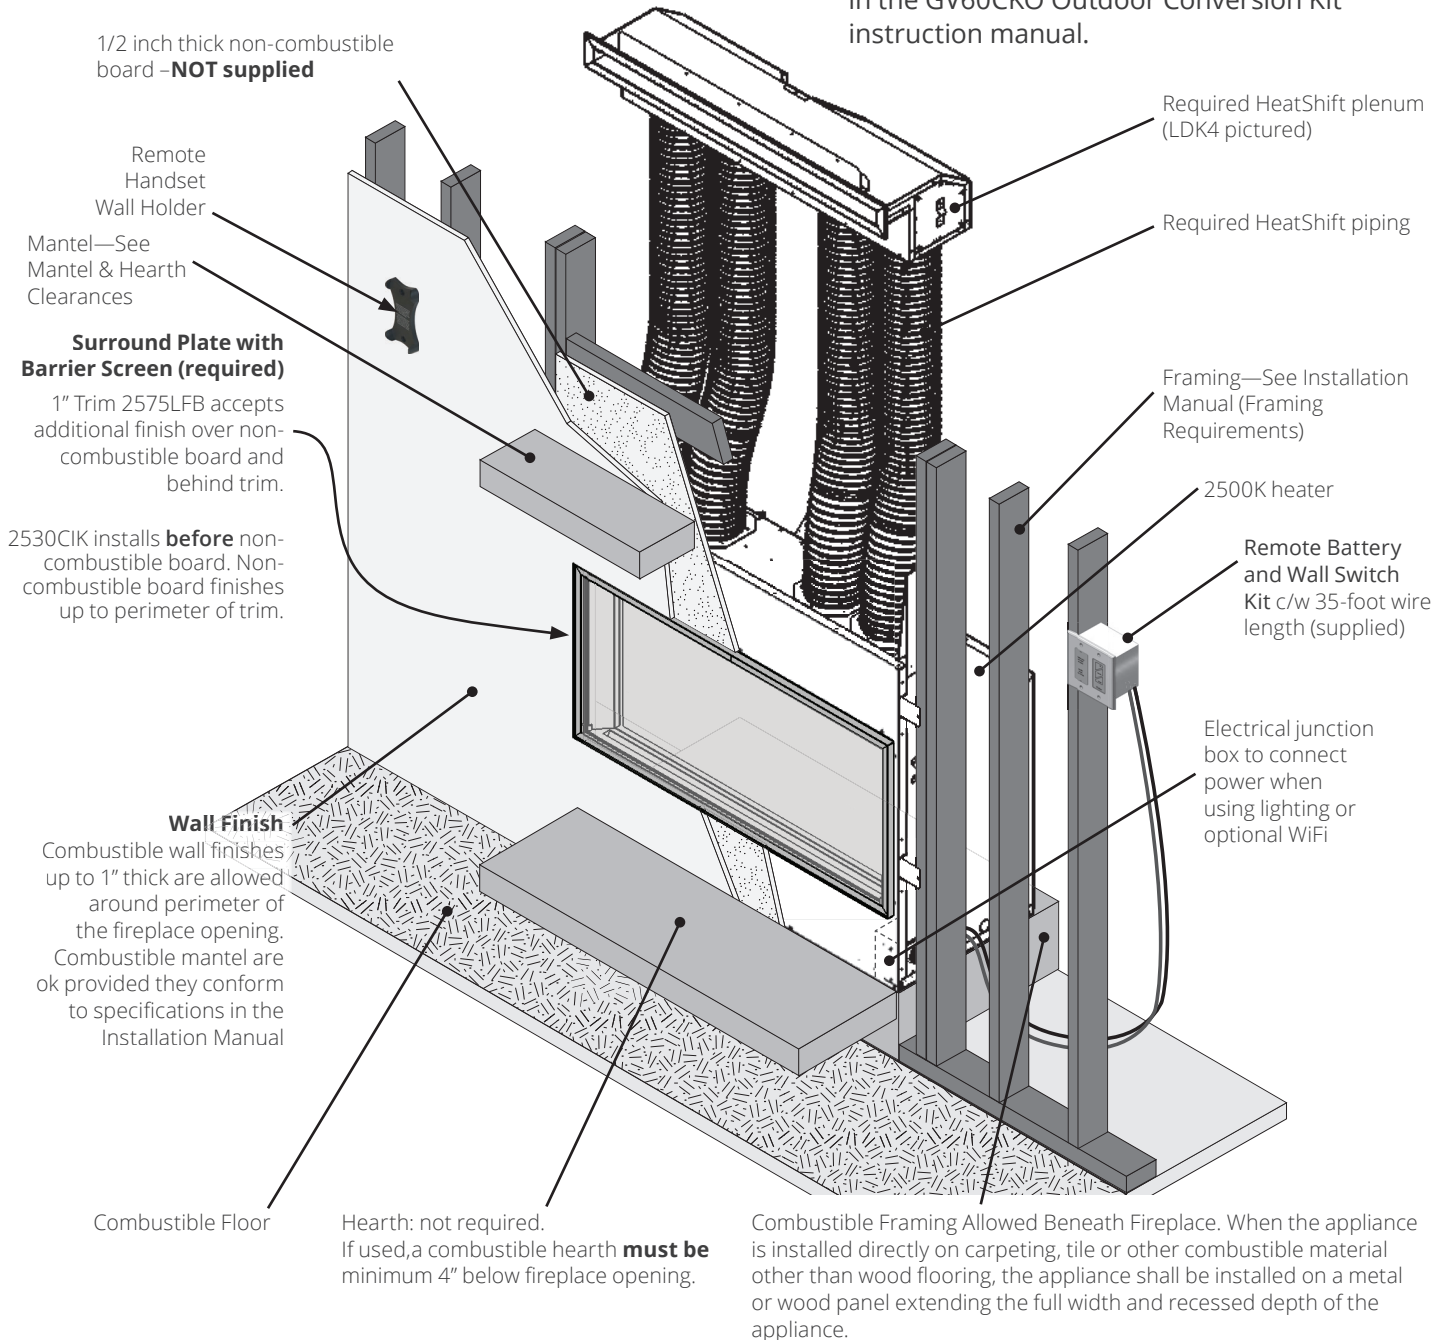

LT1 2500K

February 2024
1/2

Concept

Note: This appliance may be installed in outdoor, weather protected environments as defined in the GV60CKO Outdoor Conversion Kit instruction manual.

Valor[®] LT1 2500K

February 2024
2/2

Dimensions