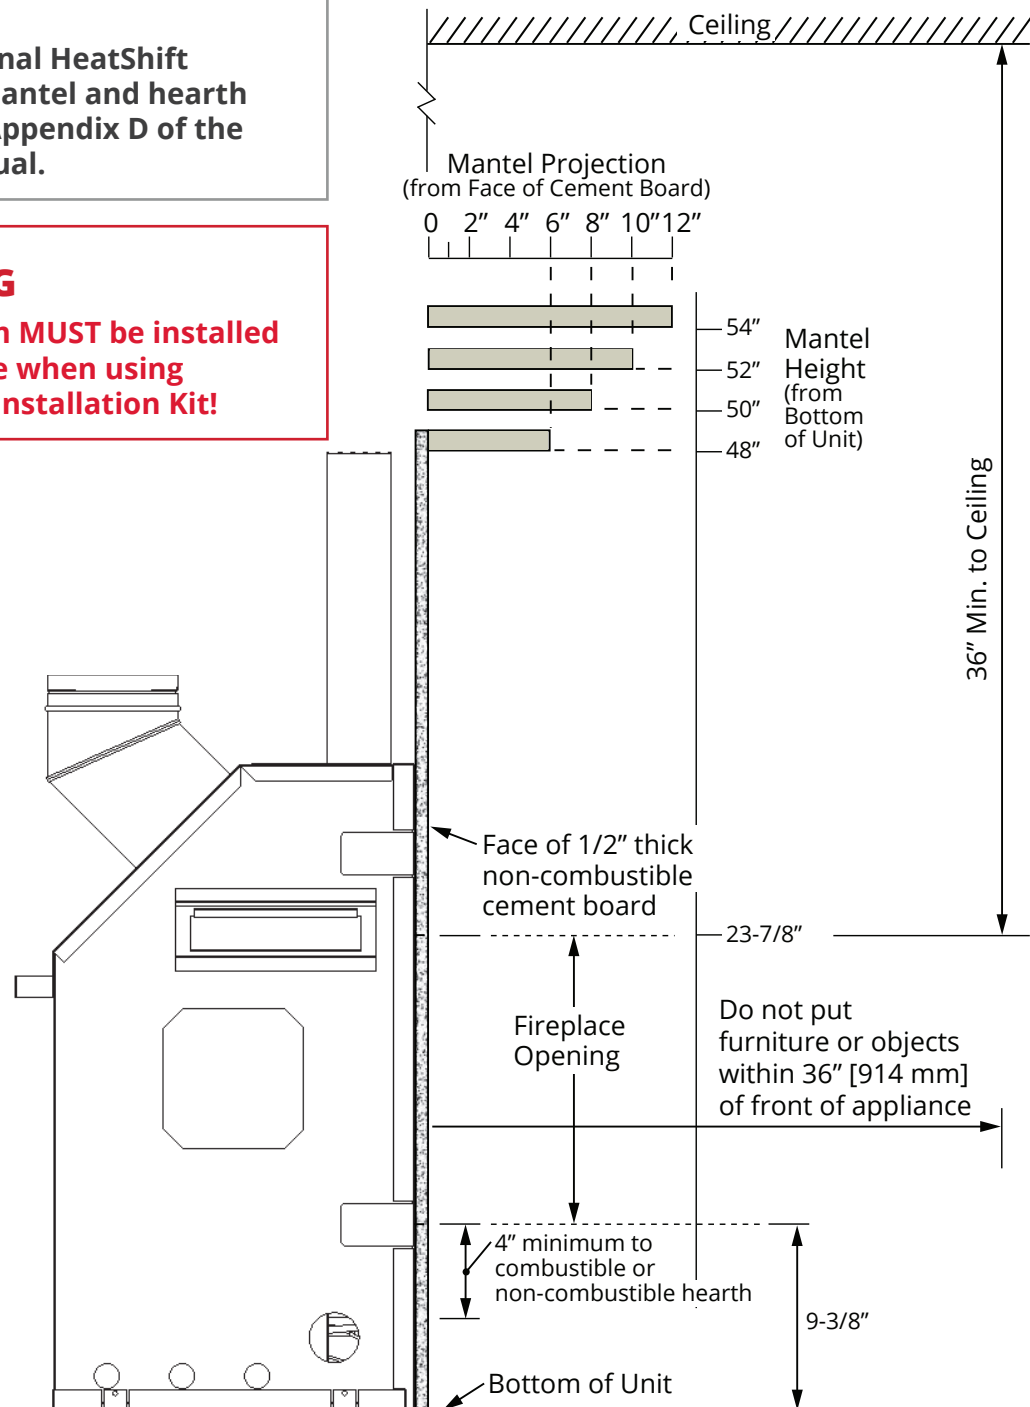

valor L3 1800K

February 2020
1/2

Clearances—Combustible Mantel

Left Side View

NOTE

Use for the optional HeatShift System affects mantel and hearth clearances. See Appendix D of the Installation Manual.

WARNING

HeatShift System **MUST** be installed on this appliance when using 1830CIK—Clean Installation Kit!