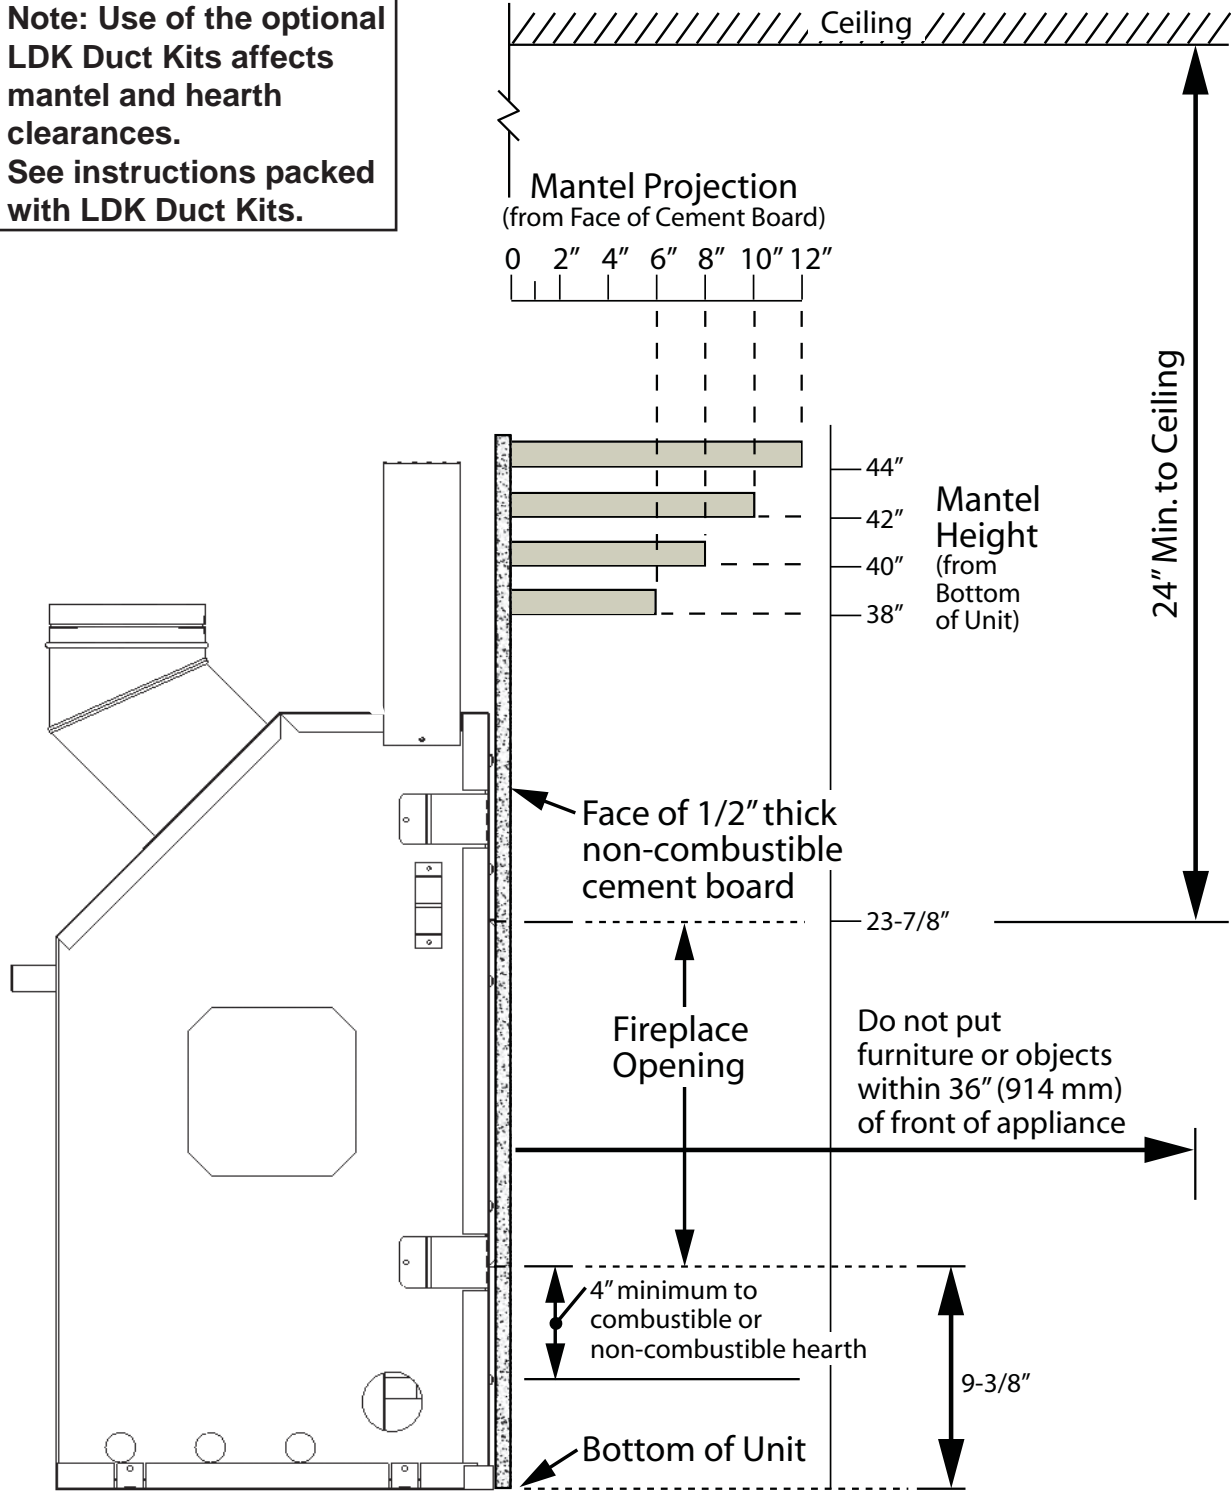

## Combustible Mantel—Left Side View

**Note: Use of the optional LDK Duct Kits affects mantel and hearth clearances. See instructions packed with LDK Duct Kits.**

## Combustible Sidewall / Mantel Leg—Top View