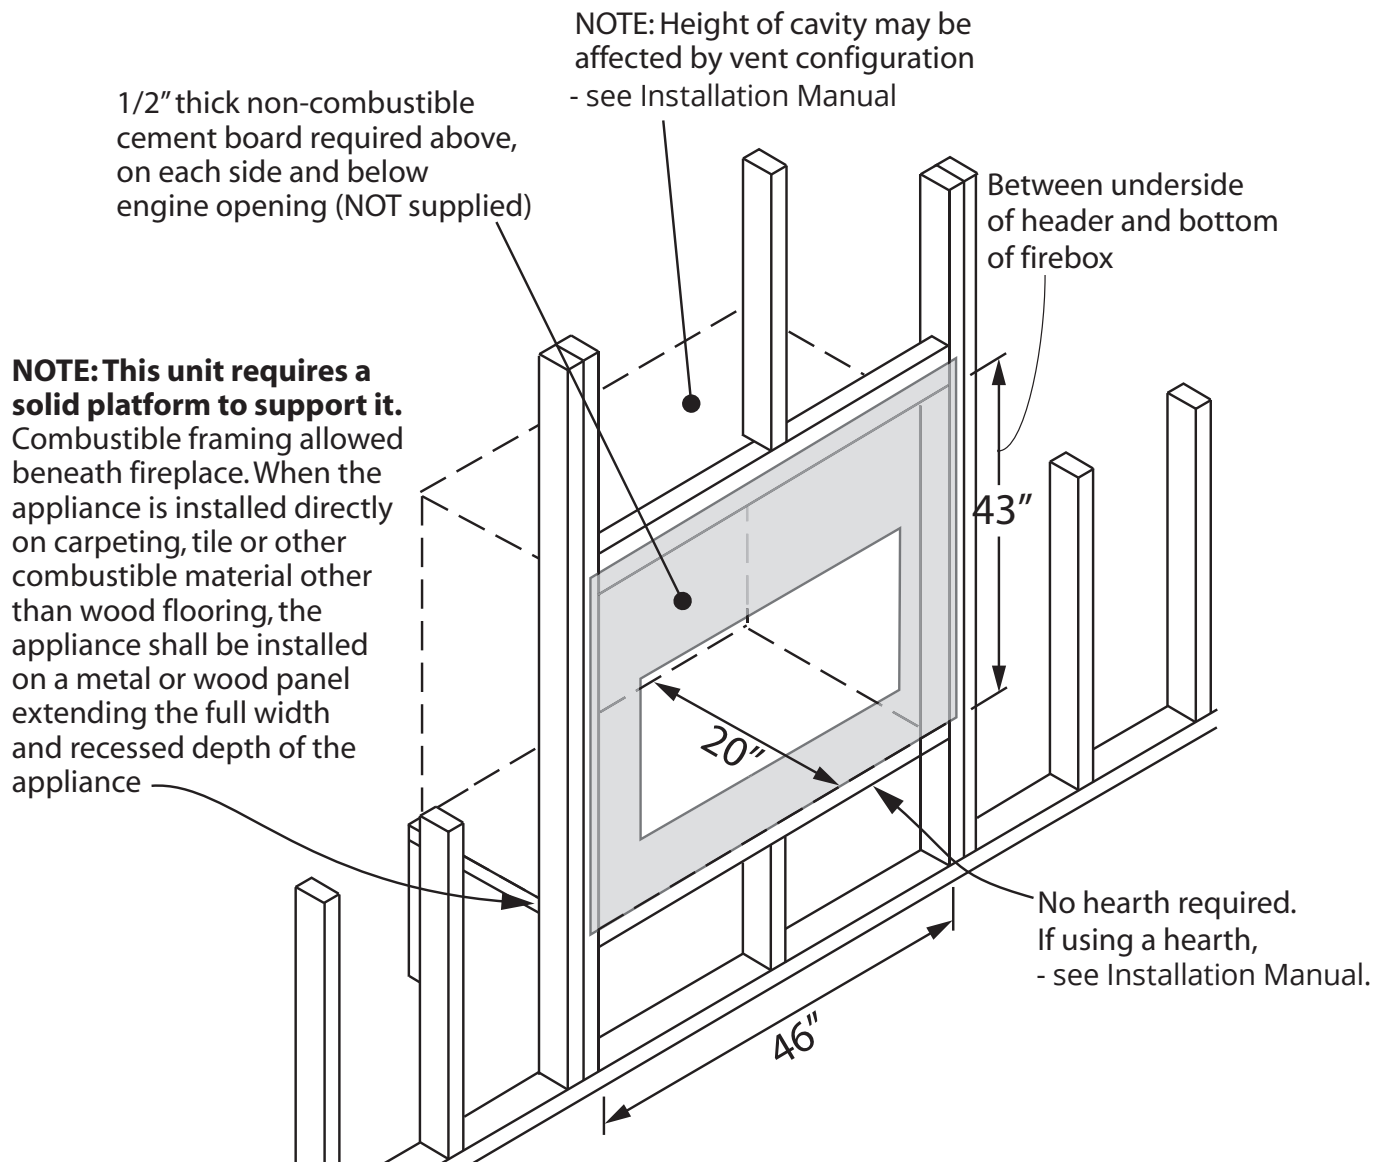

valor[®] L1 1500K

December 2019
1/4

Framing Dimensions

NOTE

Use for the optional HeatShift System affects mantel and hearth clearances. See HeatShift section in Installation Manual.

WARNING

HeatShift System **MUST** be installed on this appliance when using 1530CIK—Clean Installation Kit!

valor[®] L1 1500K

December 2019
2/4

Framing—Partial shelf, top outlet

Valor® L1 1500K

December 2019
3/4

Framing—Partial shelf, elbow in cavity

valor[®] L1 1500K

December 2019
4/4

Framing—Full shelf, rear outlet