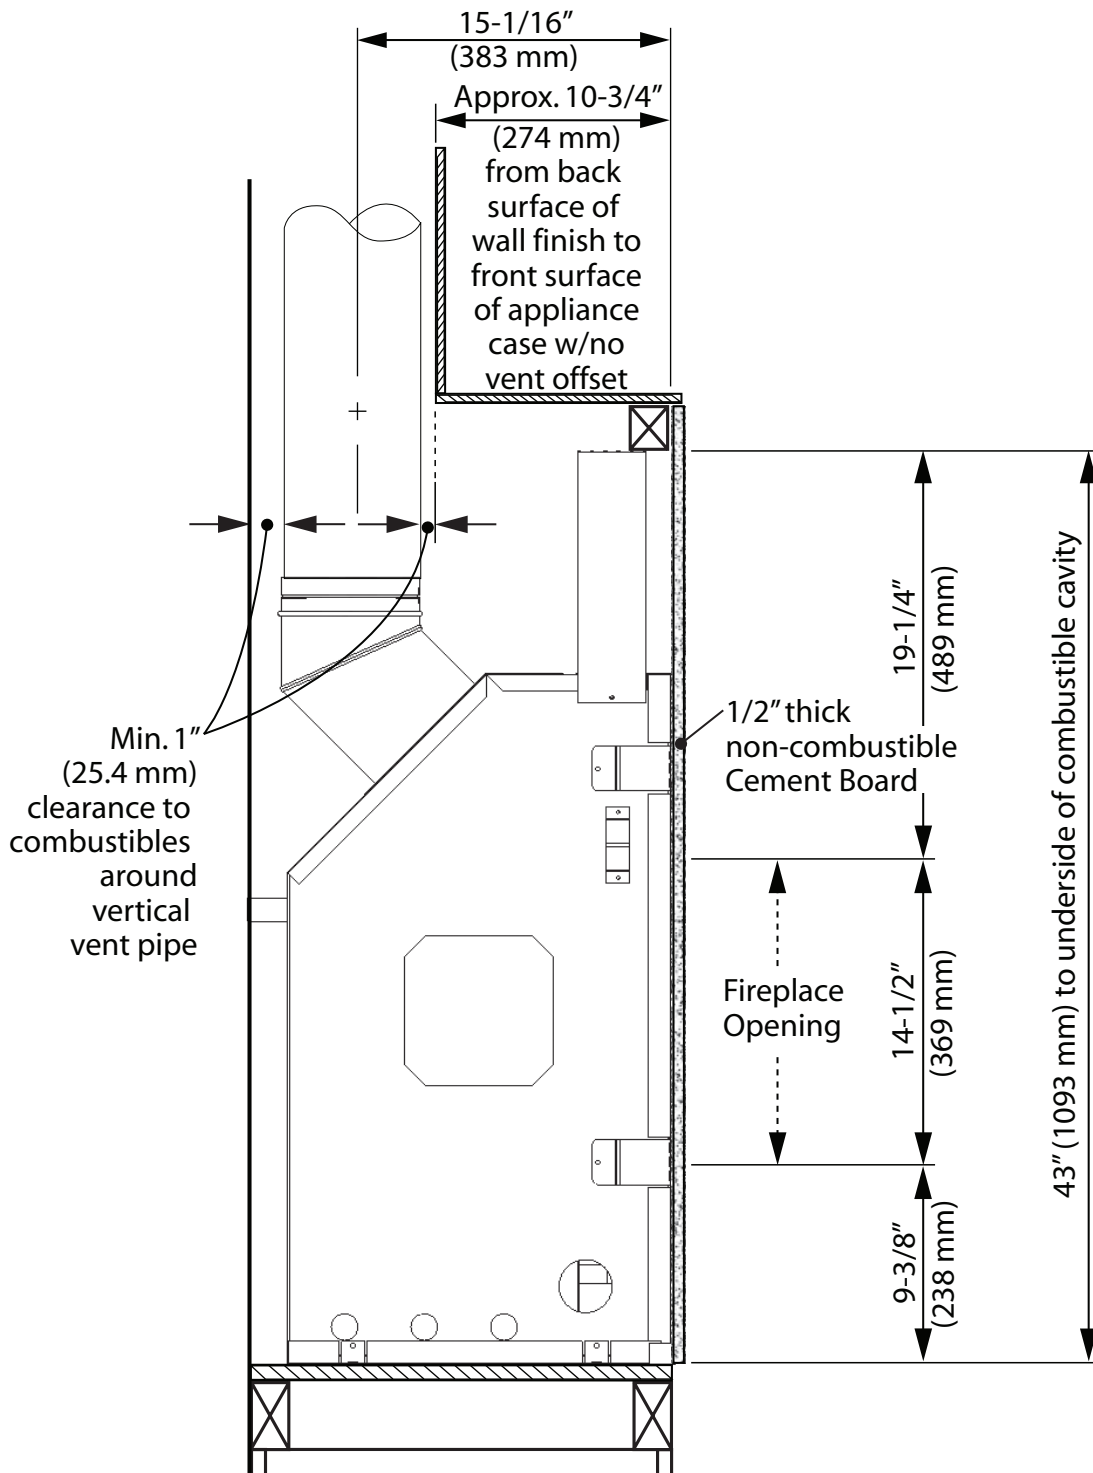

valor[®] L1 1500K

December 2019
1/4

Framing Dimensions

NOTE

Use for the optional HeatShift System affects mantel and hearth clearances. See HeatShift section in Installation Manual.

WARNING

HeatShift System **MUST** be installed on this appliance when using 1530CIK—Clean Installation Kit!

valor[®] L1 1500K

December 2019
2/4

Framing—Partial shelf, top outlet

Valor® L1 1500K

December 2019
3/4

Framing—Partial shelf, elbow in cavity

valor[®] L1 1500K

December 2019
4/4

Framing—Full shelf, rear outlet