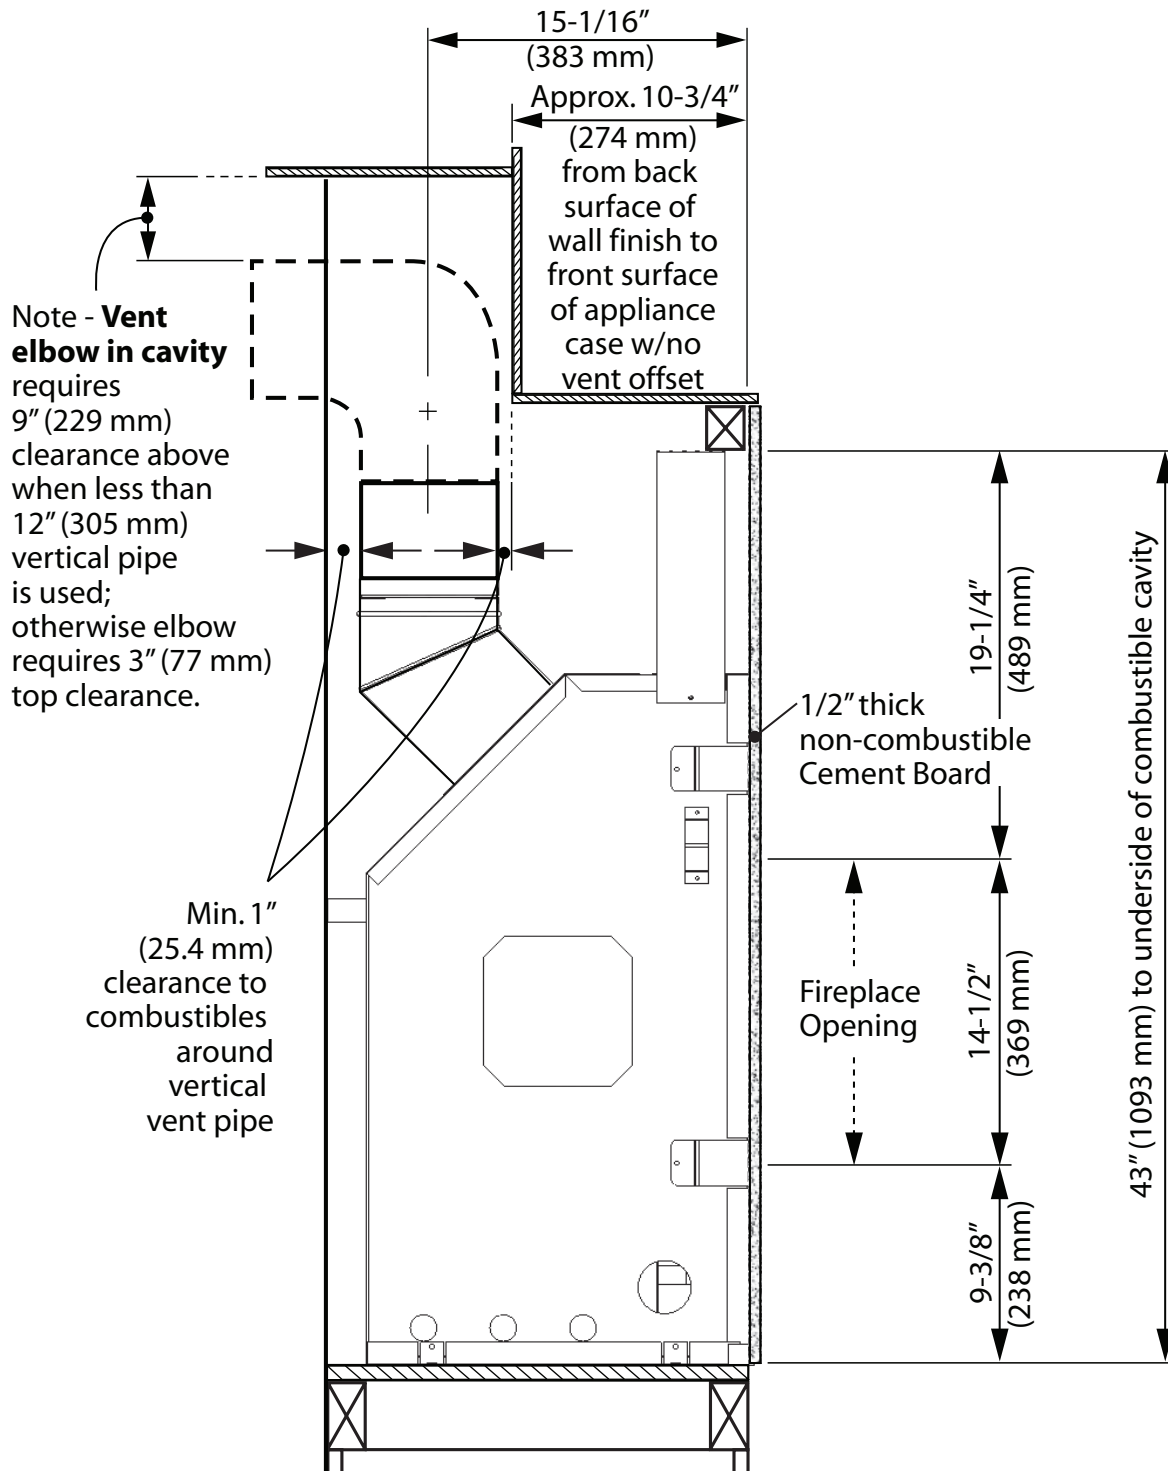

valor[®] L1 1500K

December 2019
1/4

Framing Dimensions

NOTE

Use for the optional HeatShift System affects mantel and hearth clearances. See HeatShift section in Installation Manual.

WARNING

HeatShift System **MUST** be installed on this appliance when using 1530CIK—Clean Installation Kit!

valor[®] L1 1500K

December 2019
2/4

Framing—Partial shelf, top outlet

Valor® L1 1500K

December 2019
3/4

Framing—Partial shelf, elbow in cavity

valor[®] L1 1500K

December 2019
4/4

Framing—Full shelf, rear outlet