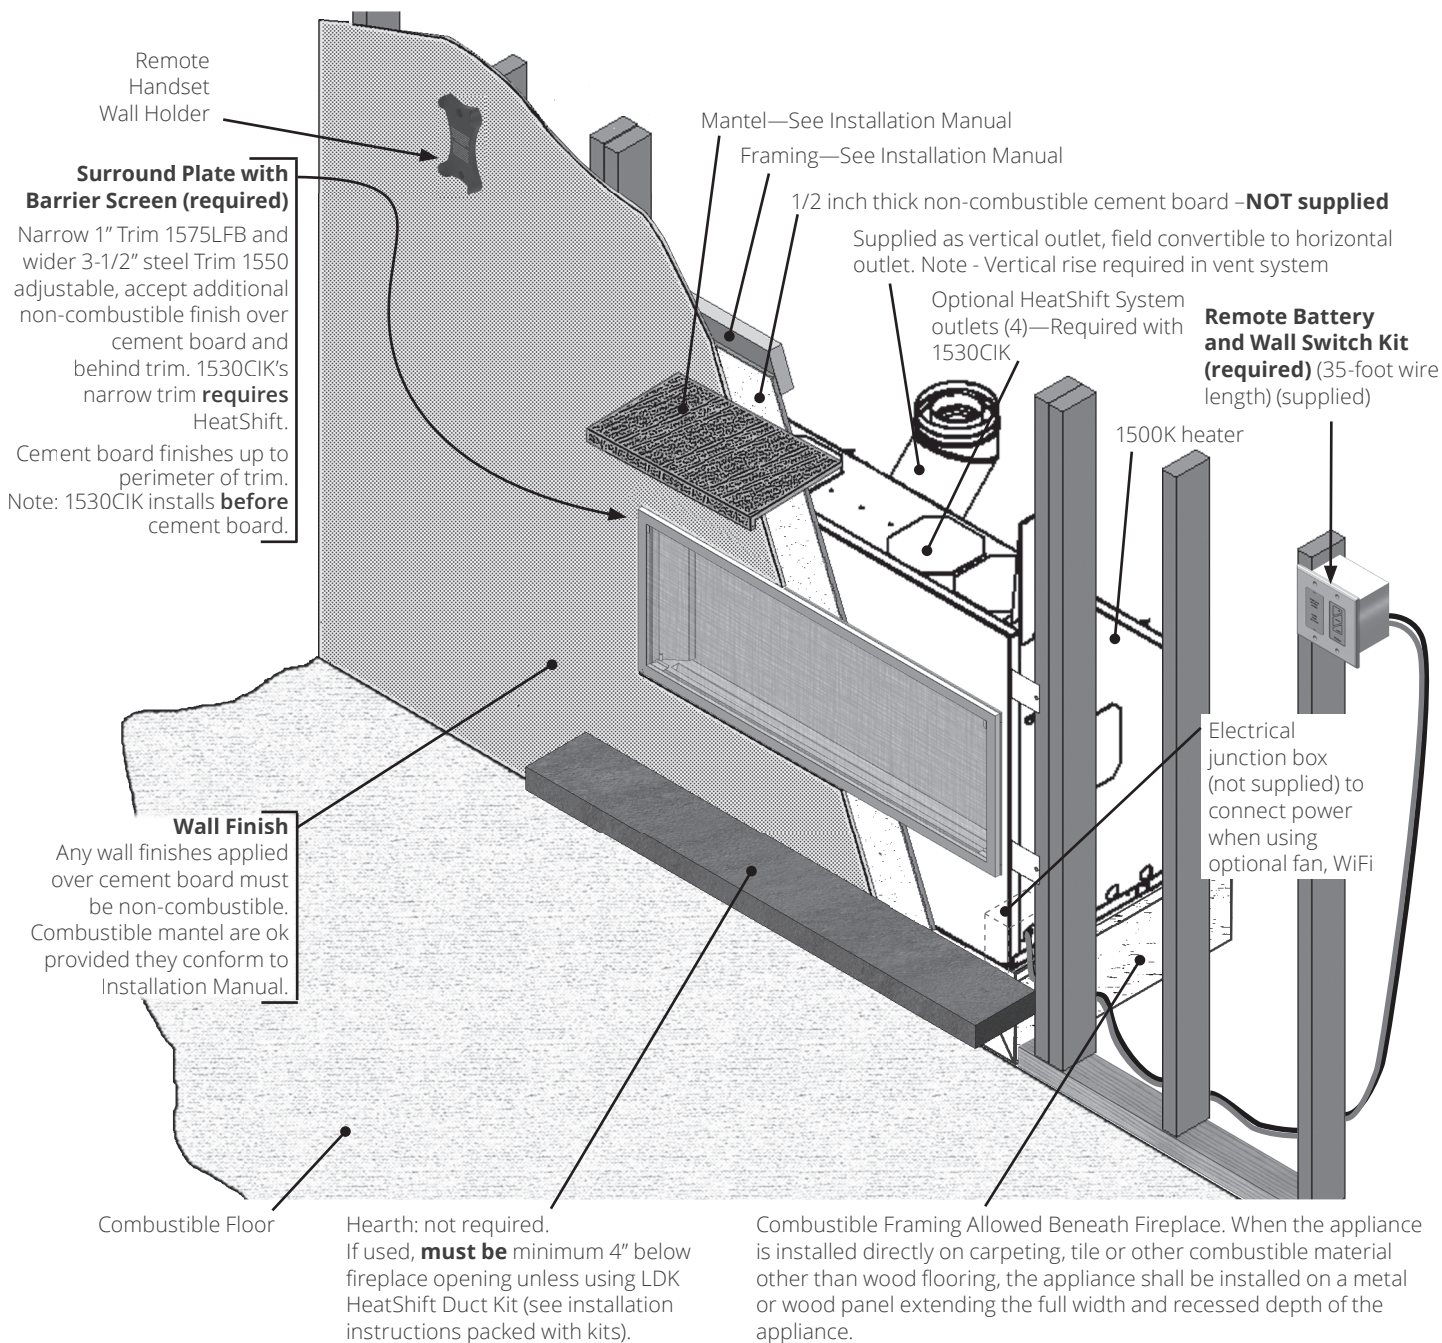

Valor® L1 1500K

December 2019
1/2

Concept

Note: This appliance may be installed in outdoor, weather protected environments as defined in the GV60CKO Outdoor Conversion Kit instruction manual.

valor® L1 1500K

December 2019
2/2

Dimensions