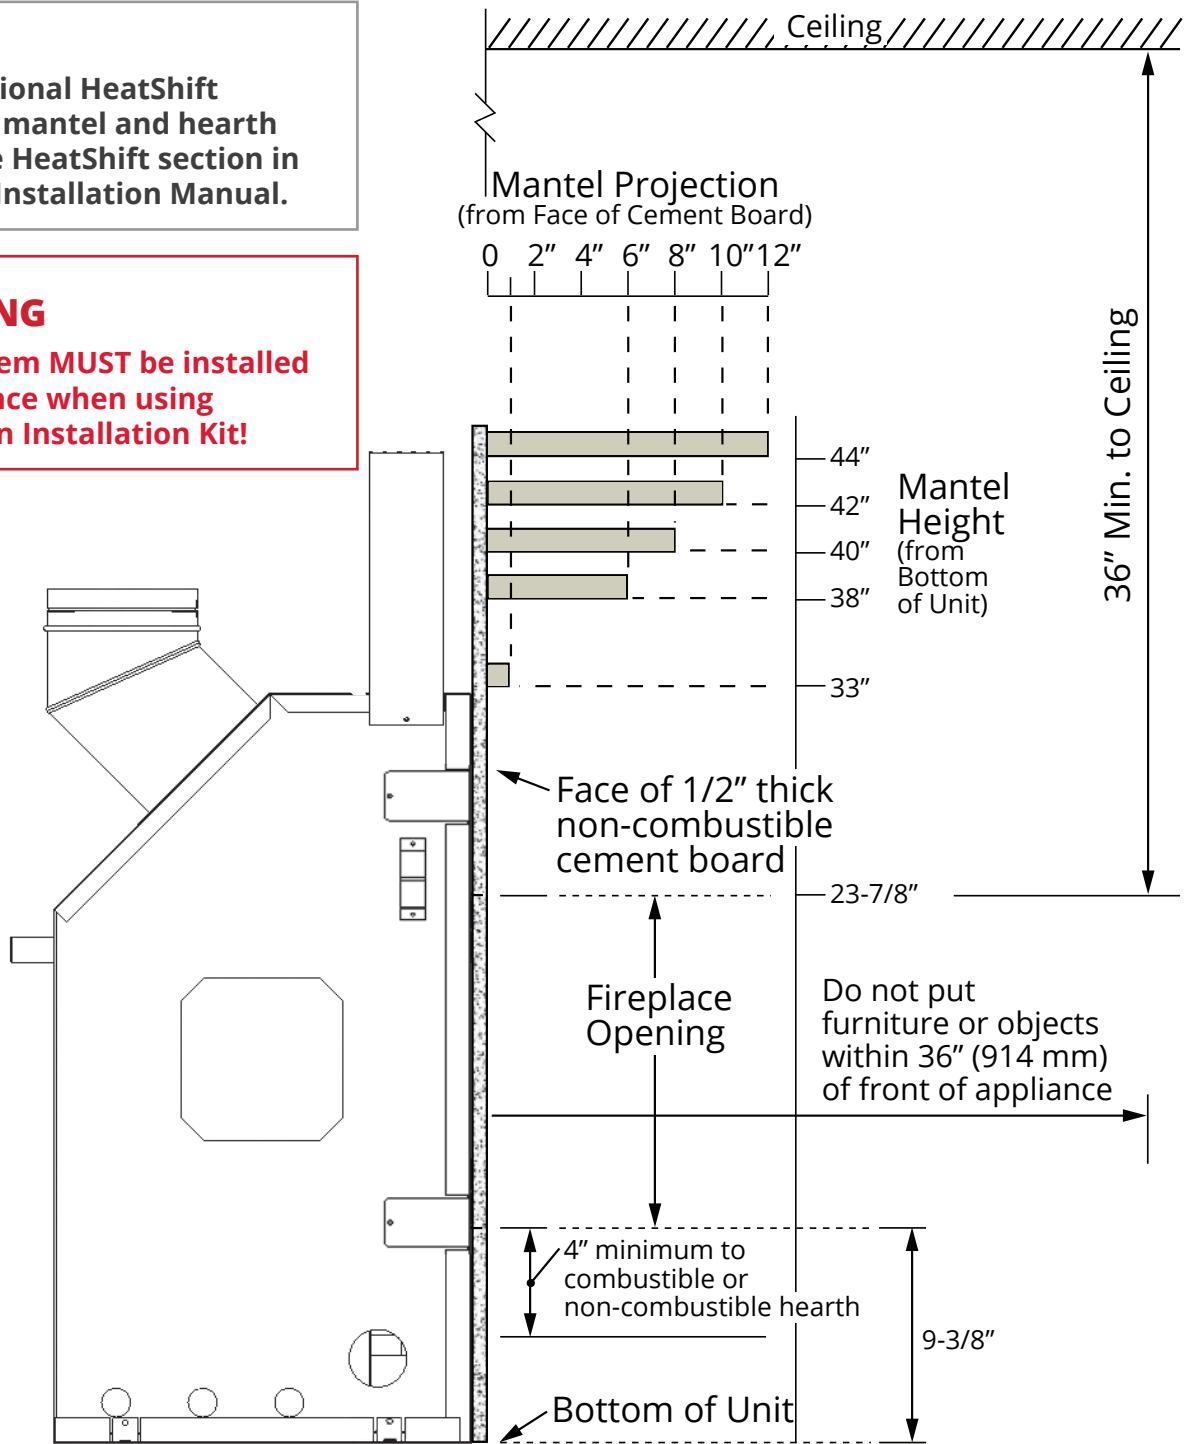

valor L1 1500K

December 2019
1/2

Clearances—Combustible Mantel

Left Side View

NOTE

Use for the optional HeatShift System affects mantel and hearth clearances. See HeatShift section in Appendix D of Installation Manual.

WARNING

HeatShift System **MUST** be installed on this appliance when using 1530CIK—Clean Installation Kit!