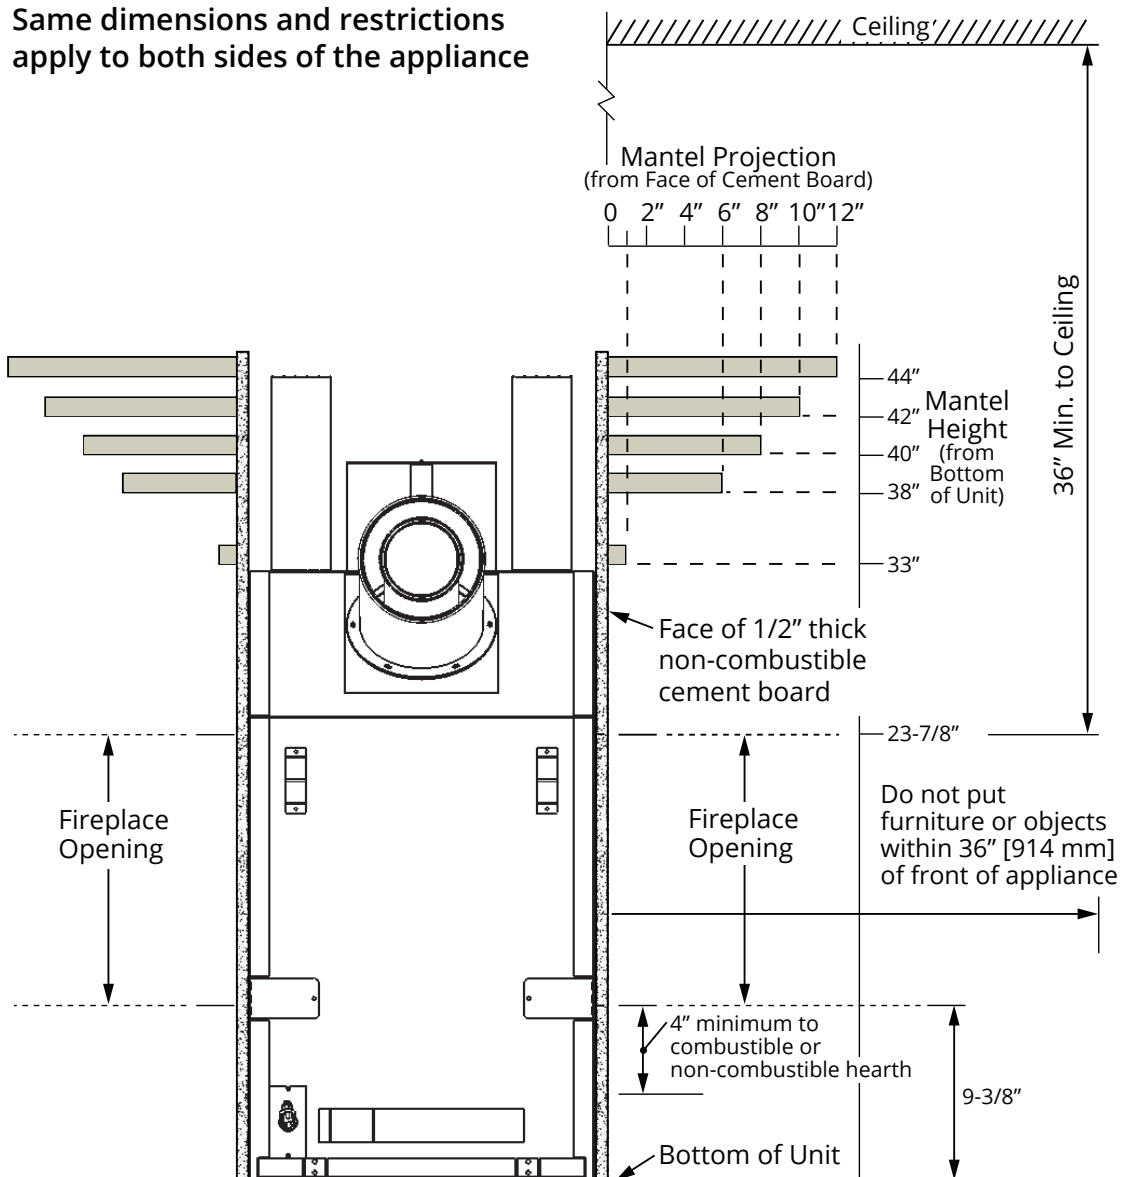

## Clearances—Combustible Mantel

Vent Side View

### NOTE

Use for the optional HeatShift System affects mantel and hearth clearances. See HeatShift section in Appendix D of Installation Manual.

### WARNING

HeatShift System **MUST** be installed on this appliance when using 1530CIK—Clean Installation Kit!

Same dimensions and restrictions apply to both sides of the appliance

## Clearances—Combustible Sidewall

Sidewall / Mantel Leg—Top View