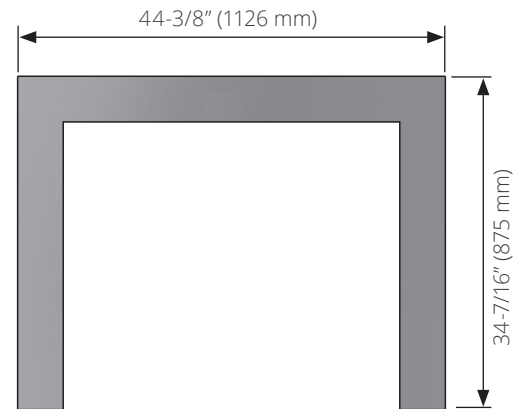

623STV

Frets

Fronts (below) go with...	603FSK trim	605FSK trim	614CVI surround	623STV surround	646CCB fret	RA24TB fret	RA24CV fret	1225VFB fret
601SFB Contemporain Steel	x	x	x					
602CFB Cast Traditional	x	x	x					
610FVI FenderFire Double			x					
645CFV Clearview				x	x	x	x	x
672MBF Matte Black Front	x	x						
673ED Edgemont Door			x