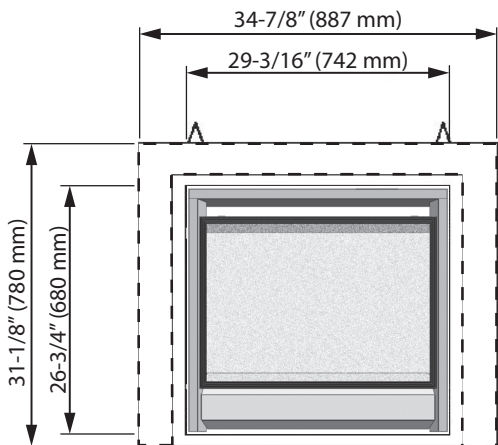

valor[®] Horizon

Dec 2020

1/2

534J DV / Fronts, Trims and Frets

Fronts

601SFB

602CFB

***NOTE: Bottom of plate is flush with bottom of heater. Install bottom of heater flush with finished hearth.**

610FVI

***NOTE: Bottom of plate is flush with bottom of heater. Install bottom of heater flush with finished hearth.**

645CFV

672MBF

***NOTE: Bottom of plate is flush with bottom of heater. Install bottom of heater flush with finished hearth.**