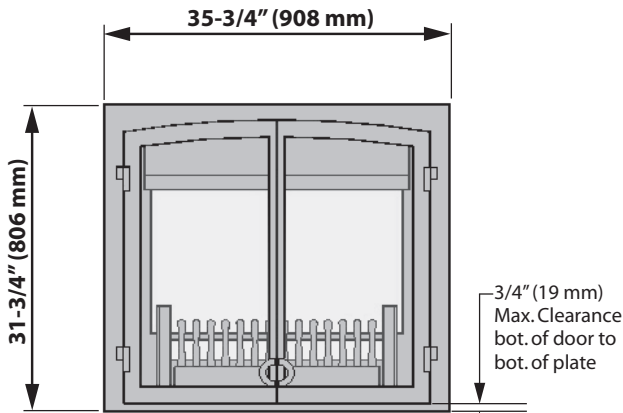

valor[®] Horizon

Dec 2020

1/2

534J DV / Fronts, Trims and Frets

Fronts

601SFB

602CFB

***NOTE: Bottom of plate is flush with bottom of heater. Install bottom of heater flush with finished hearth.**

610FVI

***NOTE: Bottom of plate is flush with bottom of heater. Install bottom of heater flush with finished hearth.**

645CFV

672MBF

***NOTE: Bottom of plate is flush with bottom of heater. Install bottom of heater flush with finished hearth.**