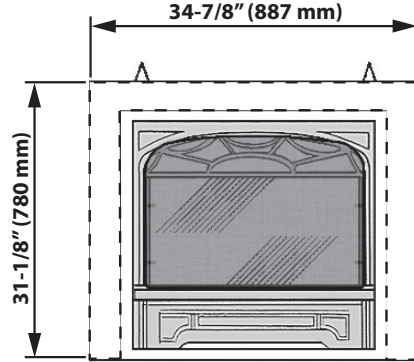

valor[®] Horizon

Dec 2020

1/2

534J DV / Fronts, Trims and Frets

Fronts

601SFB

602CFB

***NOTE: Bottom of plate is flush with bottom of heater. Install bottom of heater flush with finished hearth.**