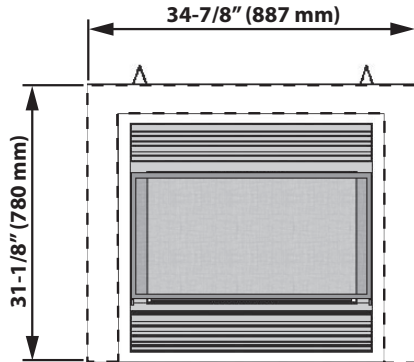

valor[®] Horizon

Dec 2020

1/2

534J DV / Fronts, Trims and Frets

Fronts

601SFB

602CFB

***NOTE: Bottom of plate is flush with bottom of heater. Install bottom of heater flush with finished hearth.**

610FVI

***NOTE: Bottom of plate is flush with bottom of heater. Install bottom of heater flush with finished hearth.**

645CFV

672MBF

***NOTE: Bottom of plate is flush with bottom of heater. Install bottom of heater flush with finished hearth.**