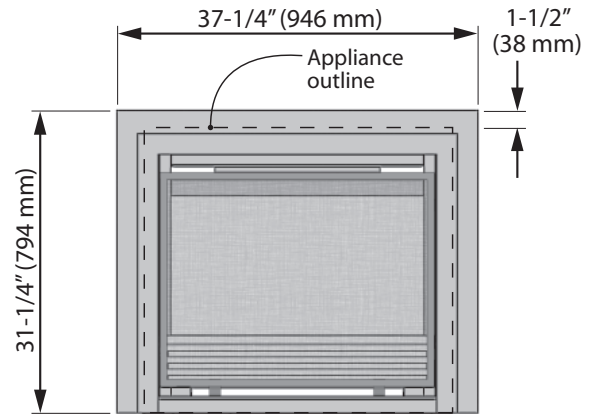

valor[®] Horizon

Dec 2020

1/2

534J DV / Fronts, Trims and Frets

Fronts

601SFB

602CFB

***NOTE: Bottom of plate is flush with bottom of heater. Install bottom of heater flush with finished hearth.**

610FVI

***NOTE: Bottom of plate is flush with bottom of heater. Install bottom of heater flush with finished hearth.**

645CFV

672MBF

***NOTE: Bottom of plate is flush with bottom of heater. Install bottom of heater flush with finished hearth.**