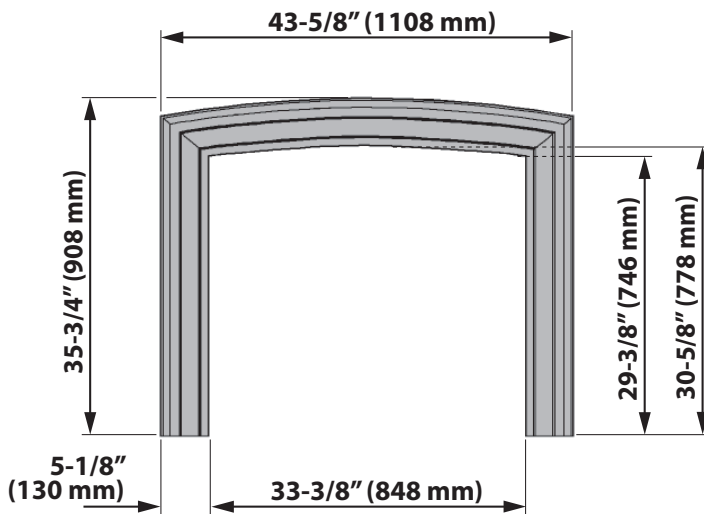

valor® Horizon

Dec 2020
2/2

534J DV / Fronts, Trims and Frets

Trims & Surrounds

614CVI

Frets

Fronts (below) go with...	603FSK trim	605FSK trim	614CVI surround	623STV surround	646CCB fret	RA24TB fret	RA24CV fret	1225VFB fret
601SFB Contemporain Steel	x	x	x					
602CFB Cast Traditional	x	x	x					
610FVI FenderFire Double			x					
645CFV Clearview				x	x	x	x	x
672MBF Matte Black Front	x	x						
673ED Edgemont Door			x