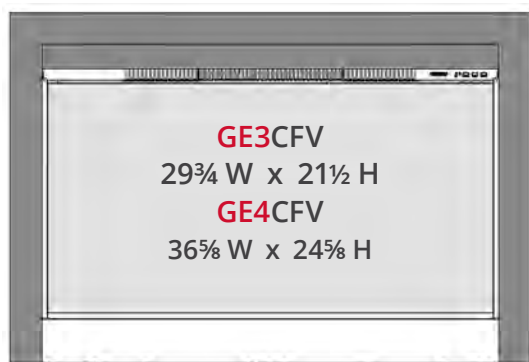

DIMENSIONS

DIMENSIONS

GE3	GE4
A 21¹¹/₁₆	A 25⁷/₈
B ⅞	B ¼
C 11⁷/₁₆	C 15
D 27	D 33
E 20	E 23
F ¾	F ¼

MINIMUM CAVITY DIMENSIONS

	GE3	GE4
Depth	11¹¹/₁₆	15³/₁₆
Rear	21 ½	25⁷/₈
Front	27 ¼	33 ½
Height	20¹¹/₁₆	23³/₄

CLEARANCES FROM COMBUSTIBLES

Front: minimum 39"

Top, bottom, sides and rear: 0

CLEAN INSTALL KIT

FRONTS

BACKING PLATES