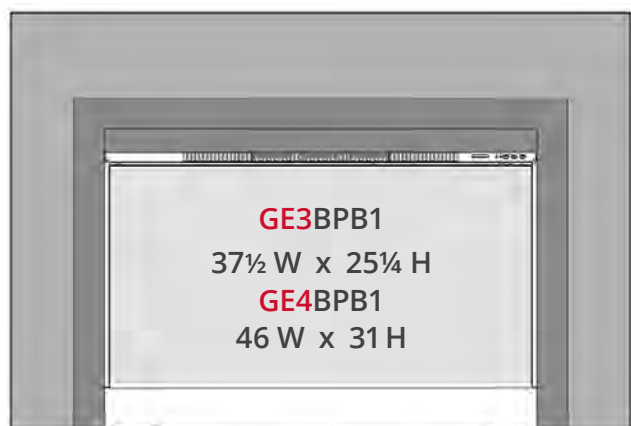

BACKING PLATES