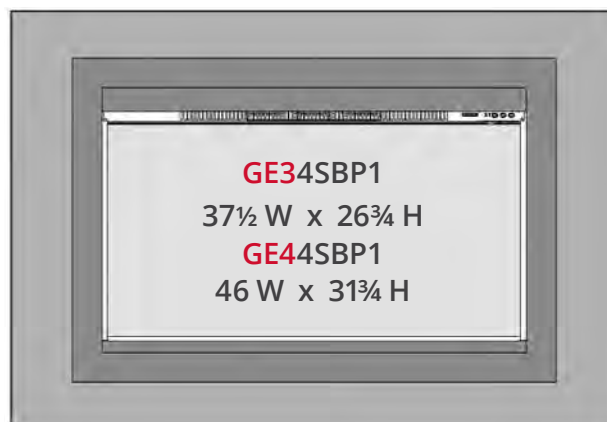

BACKING PLATES