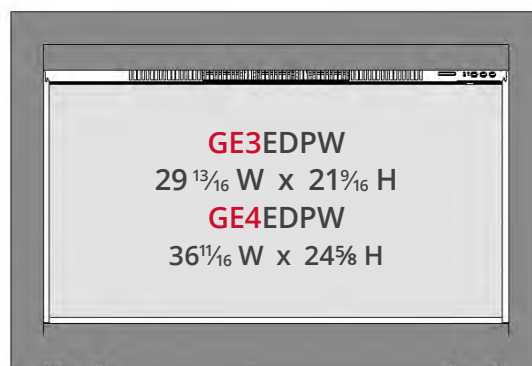

DIMENSIONS

DIMENSIONS

GE3	GE4
A 21¹¹/₁₆	A 25⁷/₈
B ⅞	B ¼
C 11⁷/₁₆	C 15
D 27	D 33
E 20	E 23
F ¾	F ¼

MINIMUM CAVITY DIMENSIONS

	GE3	GE4
Depth	11¹¹/₁₆	15³/₁₆
Rear	21 ½	25⁷/₈
Front	27 ¼	33 ½
Height	20¹¹/₁₆	23³/₄

CLEARANCES FROM COMBUSTIBLES

Front: minimum 39"

Top, bottom, sides and rear: 0

CLEAN INSTALL KIT

FRONTS

BACKING PLATES