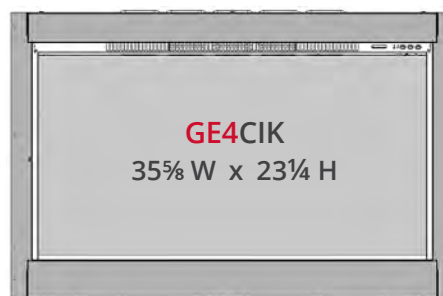

CLEAN INSTALL KIT