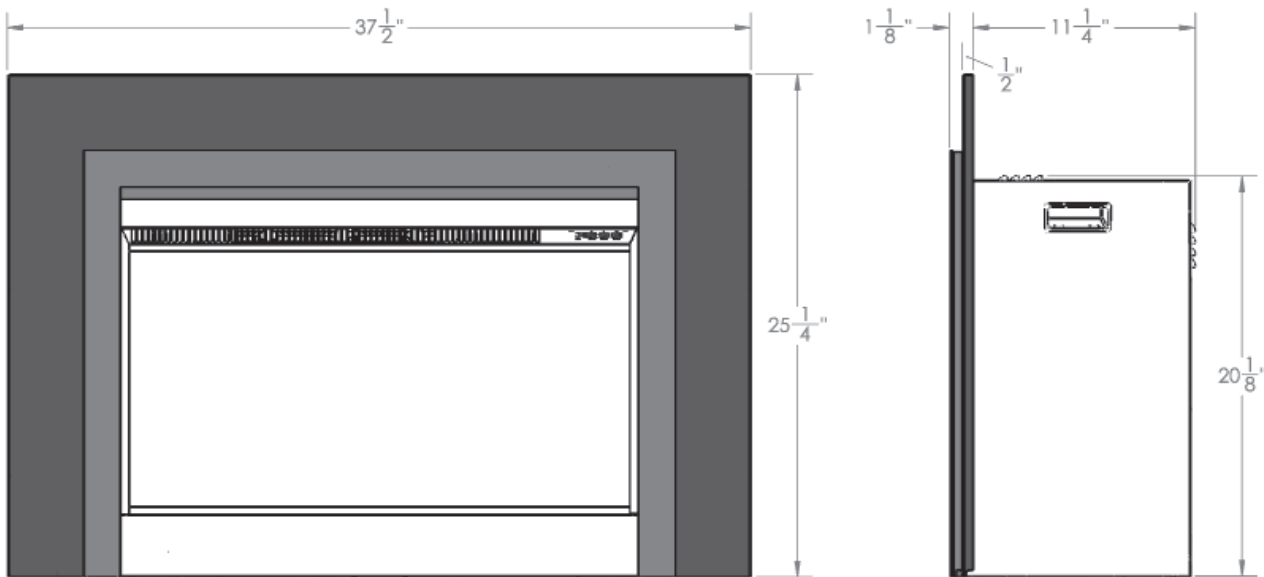

# GE3BPB1—GE3 Three Sided Backing Plate For GE3 Electric Fireplace Insert

**NOT FOR USE WITH GAS MODEL FIREPLACES**

GE3BPB1 3-Sided Backing Plate shown with  
GE3CFV Clearview Front