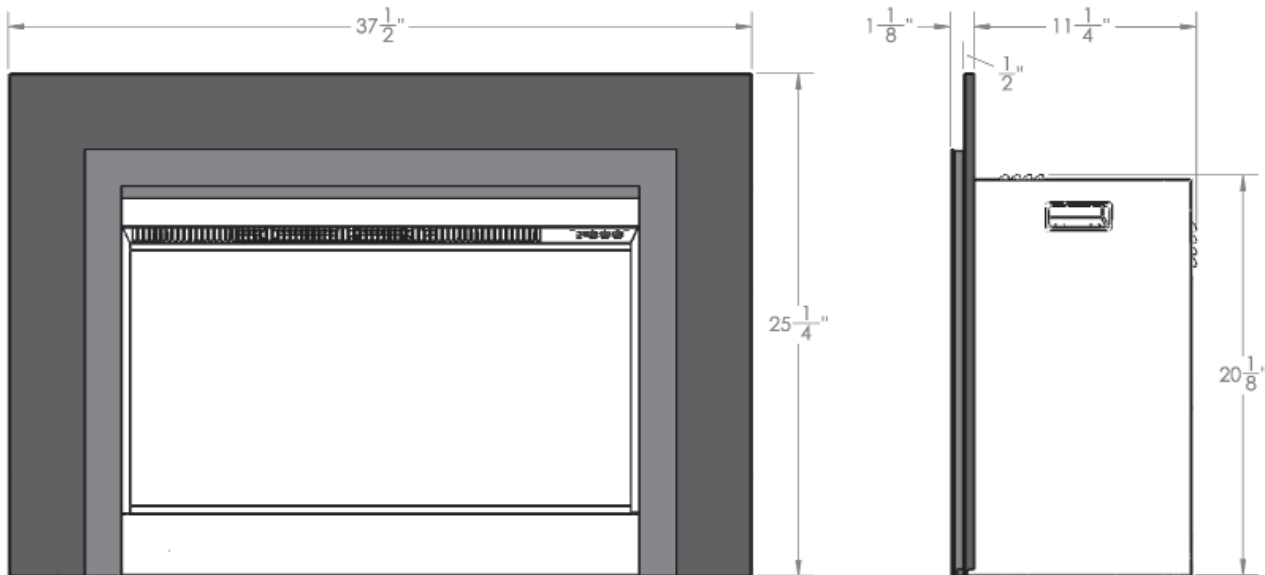

GUIDE D'INSTALLATION

GE3BPB1—GE3 Plaque de finition à 3 côtés pour foyer électrique GE3

NE PAS UTILISER AVEC LES FOYERS À GAZ

GE3BPB1 Plaque de finition à 3 côtés montrée avec GE3CFV Devanture Clearview