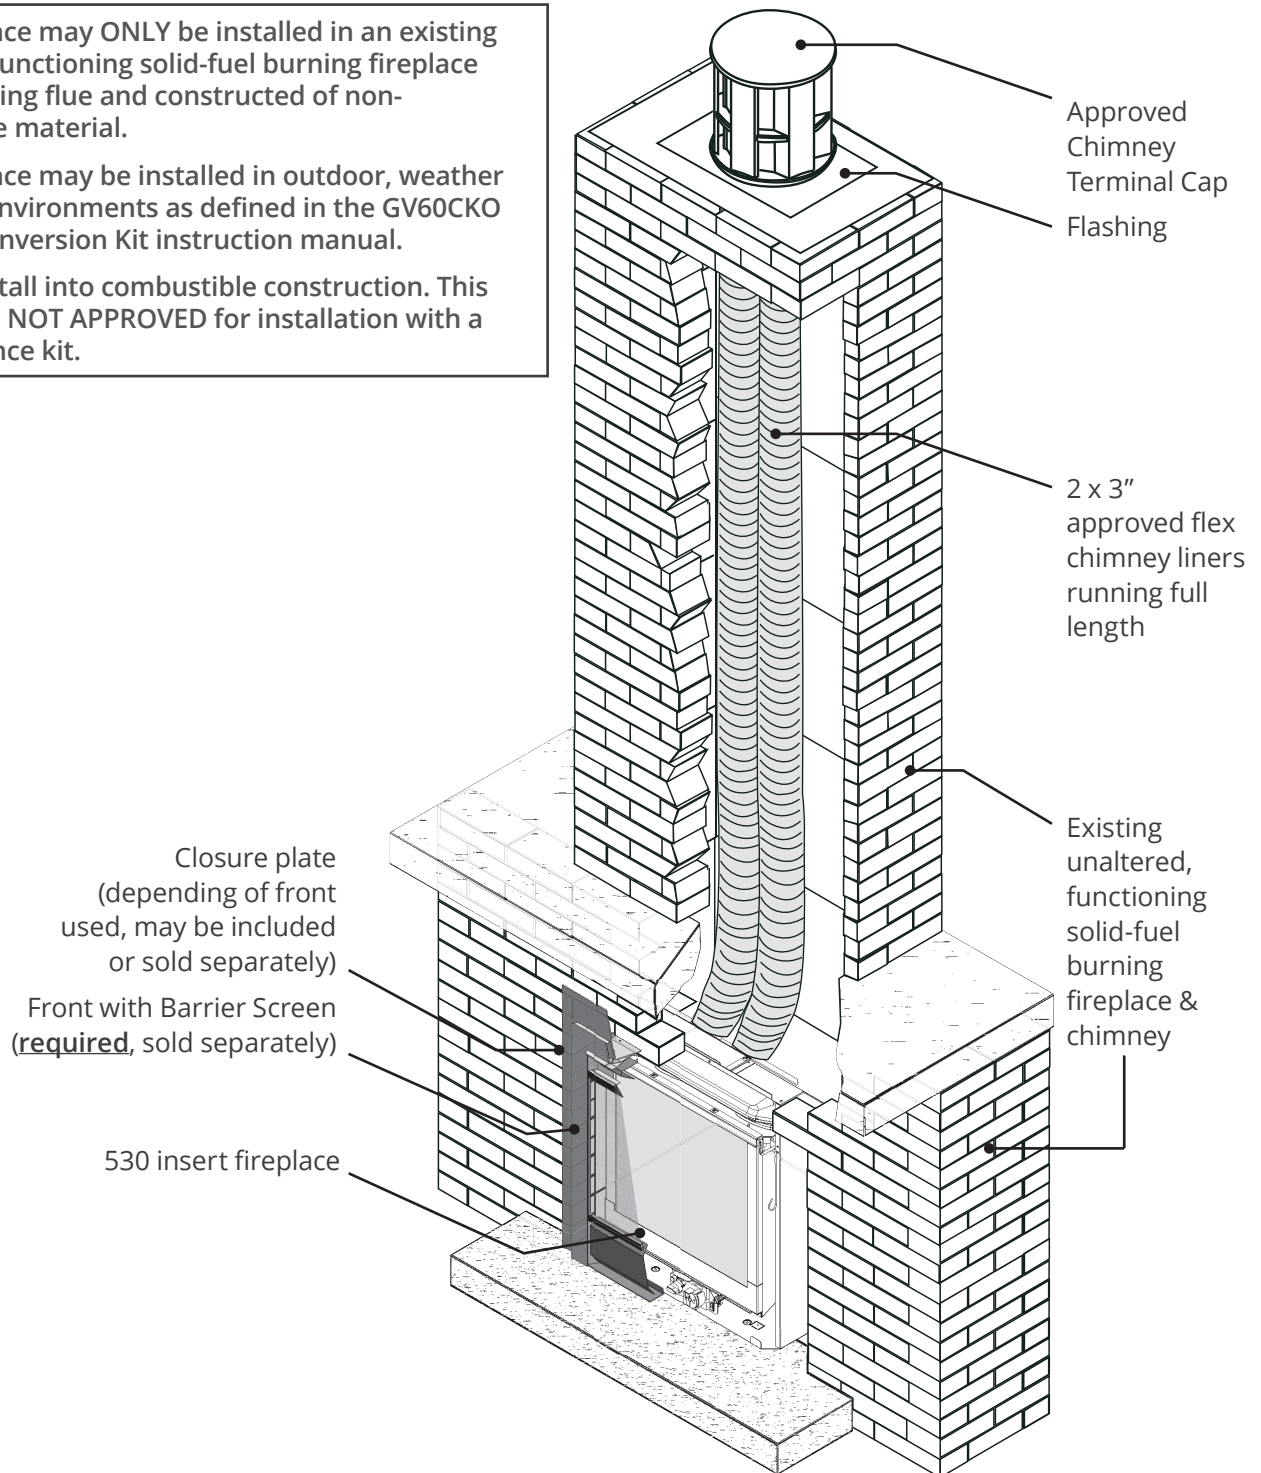

Valor[®] Portrait

Dec 2022

1/2

INSERT—Overview, Co-Linear

This appliance may ONLY be installed in an existing unaltered, functioning solid-fuel burning fireplace with a working flue and constructed of non-combustible material.

This appliance may be installed in outdoor, weather protected environments as defined in the GV60CKO Outdoor Conversion Kit instruction manual.

DO NOT install into combustible construction. This appliance is NOT APPROVED for installation with a zero clearance kit.

Valor[®] Portrait

Dec 2022
2/2

INSERT—Overview, Co-Axial

This appliance may ONLY be installed in an existing unaltered, functioning solid-fuel burning fireplace with a working flue and constructed of non-combustible material.