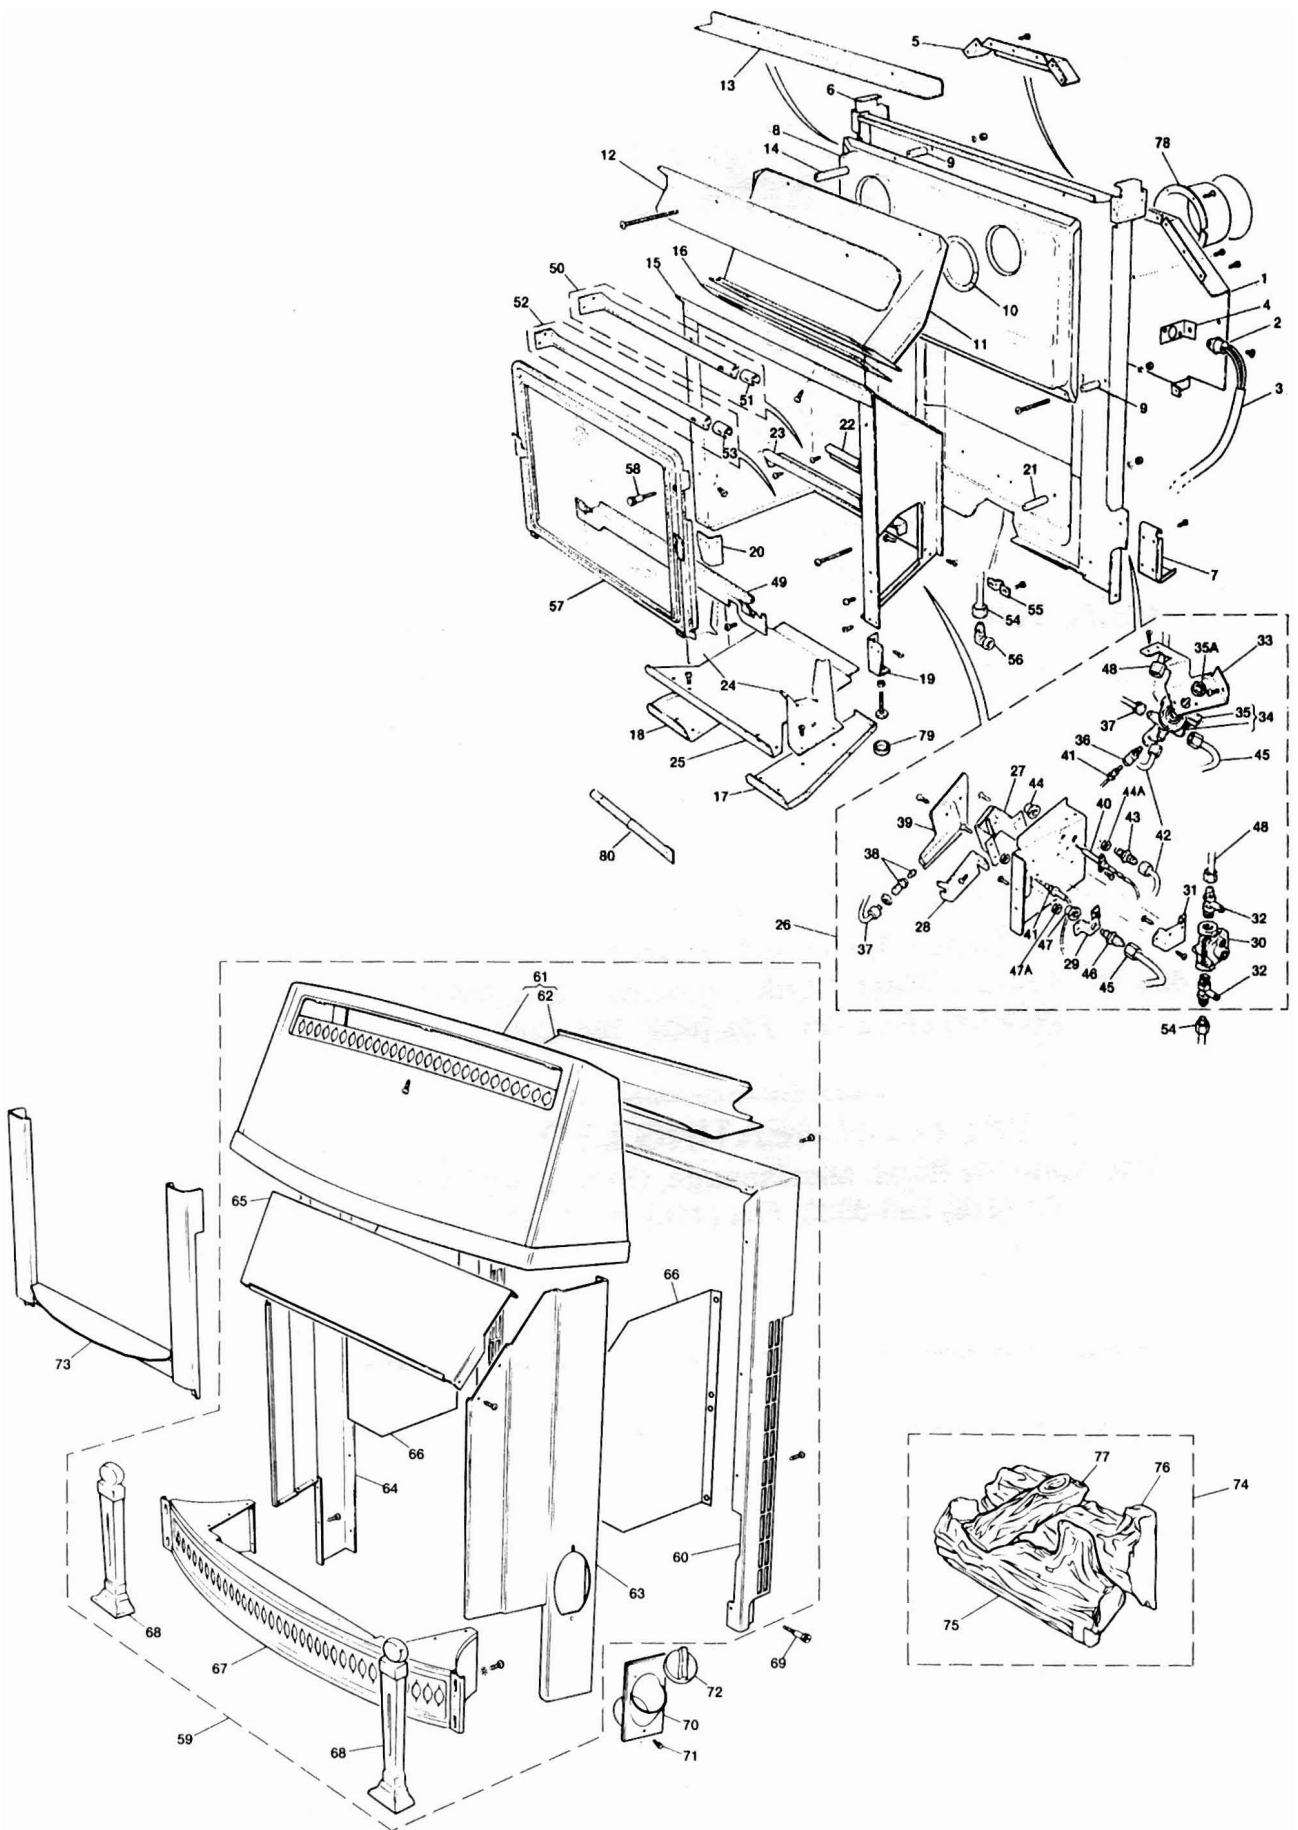

KEY NO.	DESCRIPTION	QUANTITY PER APPLIANCE		PART NO.	
		492CN	492CP	492CN	492CP
1.	Flue Baffle	1	1	538939	538939
2.	Flue Blockage Thermoswitch	1	1	538949	538949
3.	Insulation Sleeve	1	1	539199	539199
4.	Thermoswitch Bracket	1	1	554429	554429
5.	Flue Deflector	1	1	525379	525379
6.	Back Panel	1	1	525389	525389
7.	Rear Support	2	2	525399	525399
8.	Heat Exchanger	1	1	520449	520449
9.	Spacer - Heat Exchanger to Back	4	4	547059	547059
10.	Seal - Heat Exchanger Ports	2	2	547919	547919
11.	Collector Box	1	1	550499	550499
12.	Collector Box Shield	1	1	549959	549959
13.	Heat Exchanger Cover Strip	1	1	526109	526109
14.	Spacer - Heat Exchanger to Collector Box	2	2	547069	547069
15.	Fire Box Unit	1	1	525409	525409
16.	Seal - Collector Box	1	1	547089	547089
17.	Fire Box Base - Right Side	1	1	525419	525419
18.	Fire Box Base - Left Side	1	1	525429	525429
19.	Fire Box Front Support - Right Side	1	1	525439	525439
20.	Fire Box Front Support - Left Side	1	1	525449	525449
21.	Spacer - Back Panel to Fire Box	2	2	525459	525459
22.	Rear Stiffening Bar	1	1	525469	525469
23.	Rear Log Support	1	1	525479	525479
24.	Front Log Support	2	2	522859	522859
25.	Fire Box Base - Center	1	1	525489	525489
26.	Control & Manifold Unit	1	1	538959	539299
27.	Bracket - Pilot & Cross Lighting Burner	1	1	525509	525509
28.	Bracket - Pilot Jet Carrier	1	1	525519	525519
29.	Bracket - Front Burner Jet	1	1	525529	539309
30.	Regulator	1	1	508199	508209
31.	Bracket - Regulator	1	1	522929	522929
32.	Pressure Test Tapping Unit	2	2	538969	538969
33.	Bracket - Control Valve	1	1	525549	525549
34.	Control Valve with Igniter	1	1	525559	525559
35.	Igniter	1	1	525569	525569
35A.	Locknut	1	1	502739	502739
36.	Thermocouple Interrupter	1	1	522389	522389
37.	Pipe - Control Valve to Pilot	1	1	538979	538979
38.	Pilot Jet & Carrier	1	1	525589	539319
39.	Pilot & Cross Lighting Burner	1	1	522979	522979
40.	Ignition Electrode	1	1	525599	525599
41.	Thermocouple	1	1	522999	522999
42.	Pipe - Control Valve to Rear Burner	1	1	538989	539329
43.	Jet - Rear Burner	1	1	539209	539339
44.	Jet Carrier	1	1	523019	539349
44A.	Locknut	-	1	-	502739
45.	Pipe - Control Valve to Front Burner	1	1	538999	539359
46.	Jet - Front Burner	1	1	520709	539369
47.	Jet Carrier	1	1	523019	539349
47A	Locknut	-	1	-	502739
48.	Pipe - Test Tapping Unit to Control Valve	1	1	539009	539009
49.	Air Guide Bar	1	1	525639	525639
50.	Rear Burner with Air Shutter	1	-	539019	-
50A	Rear Burner	-	1	-	539509