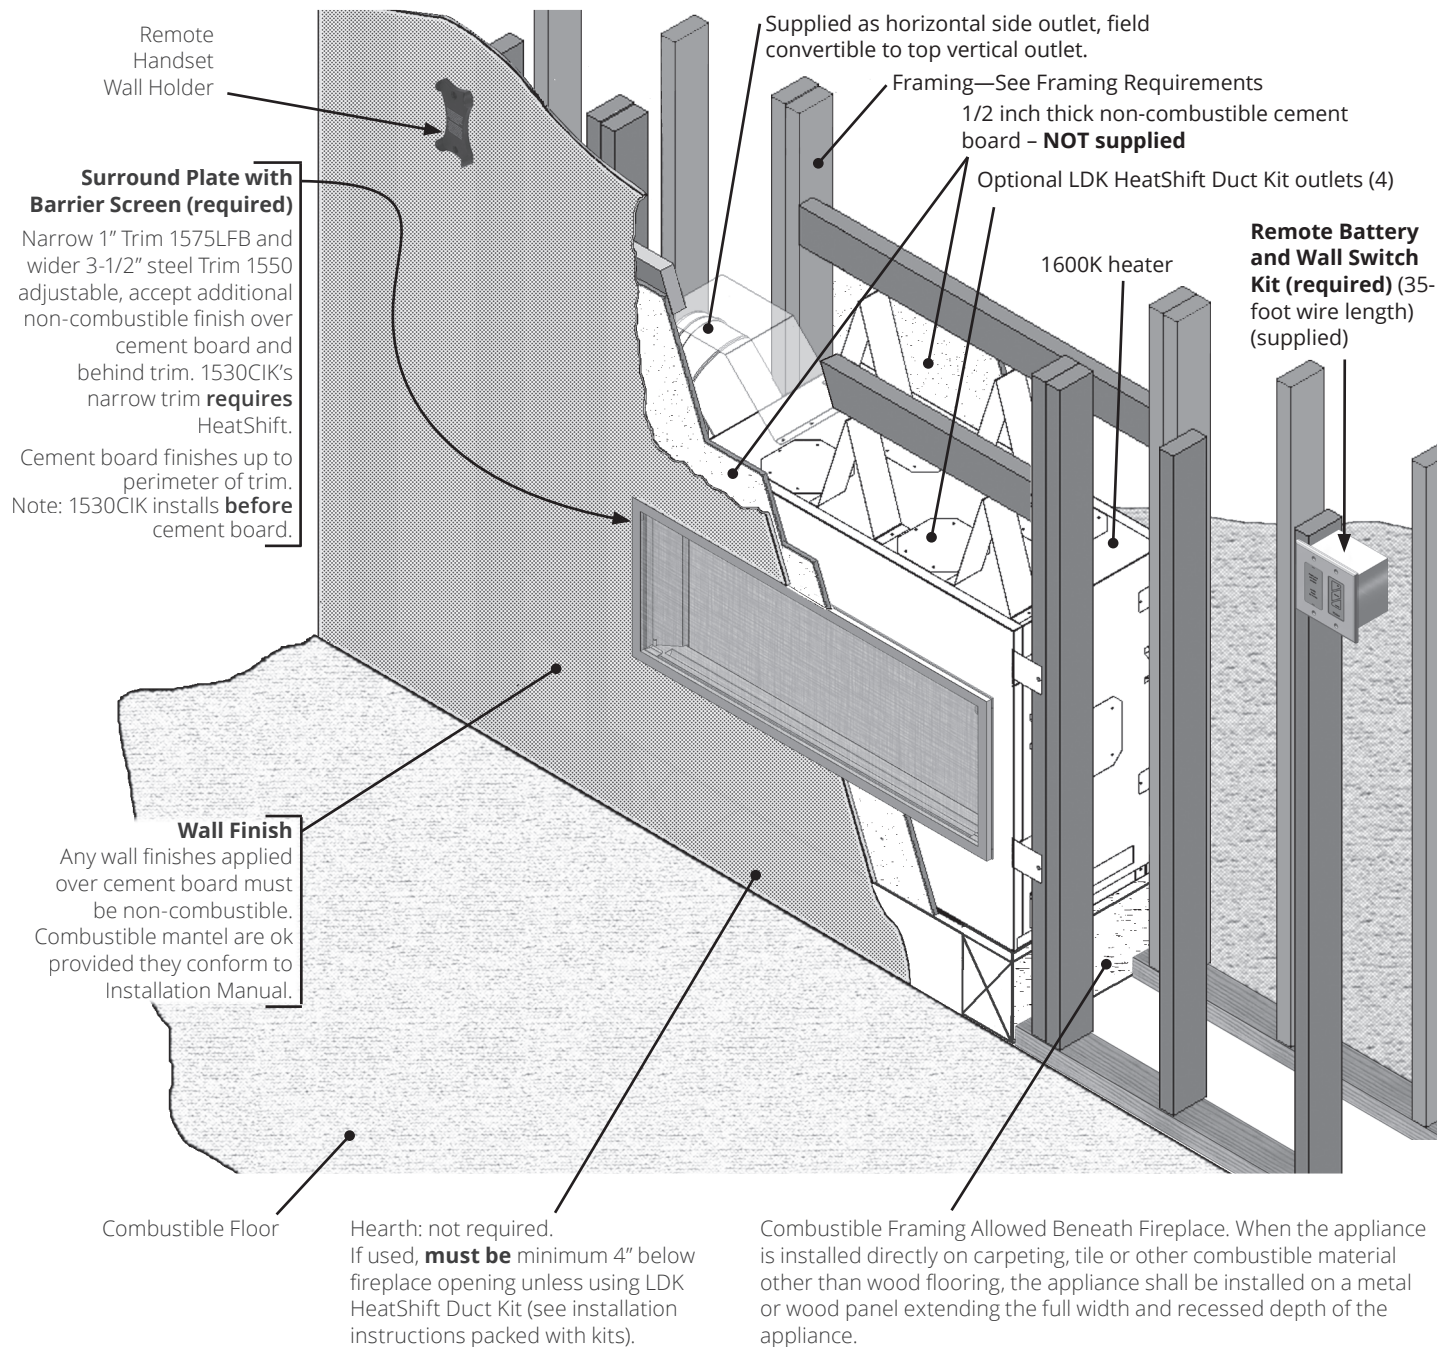

## Concept

**Note:** This appliance may be installed in outdoor, weather protected environments as defined in the GV60CKO Outdoor Conversion Kit instruction manual.

## Dimensions