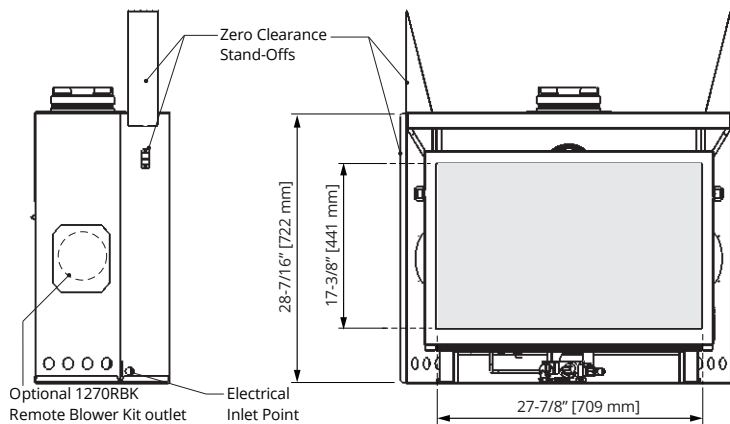

Combustible Framing Allowed Beneath Fireplace.
Do not install appliance directly on carpet.

valor[®] H3 1000J

April 2019

2/2

New Construction Applications - Dimensions

Dimensions

Top View

Left Side View

Front View

Right Side View

Location

Corner Dimensions