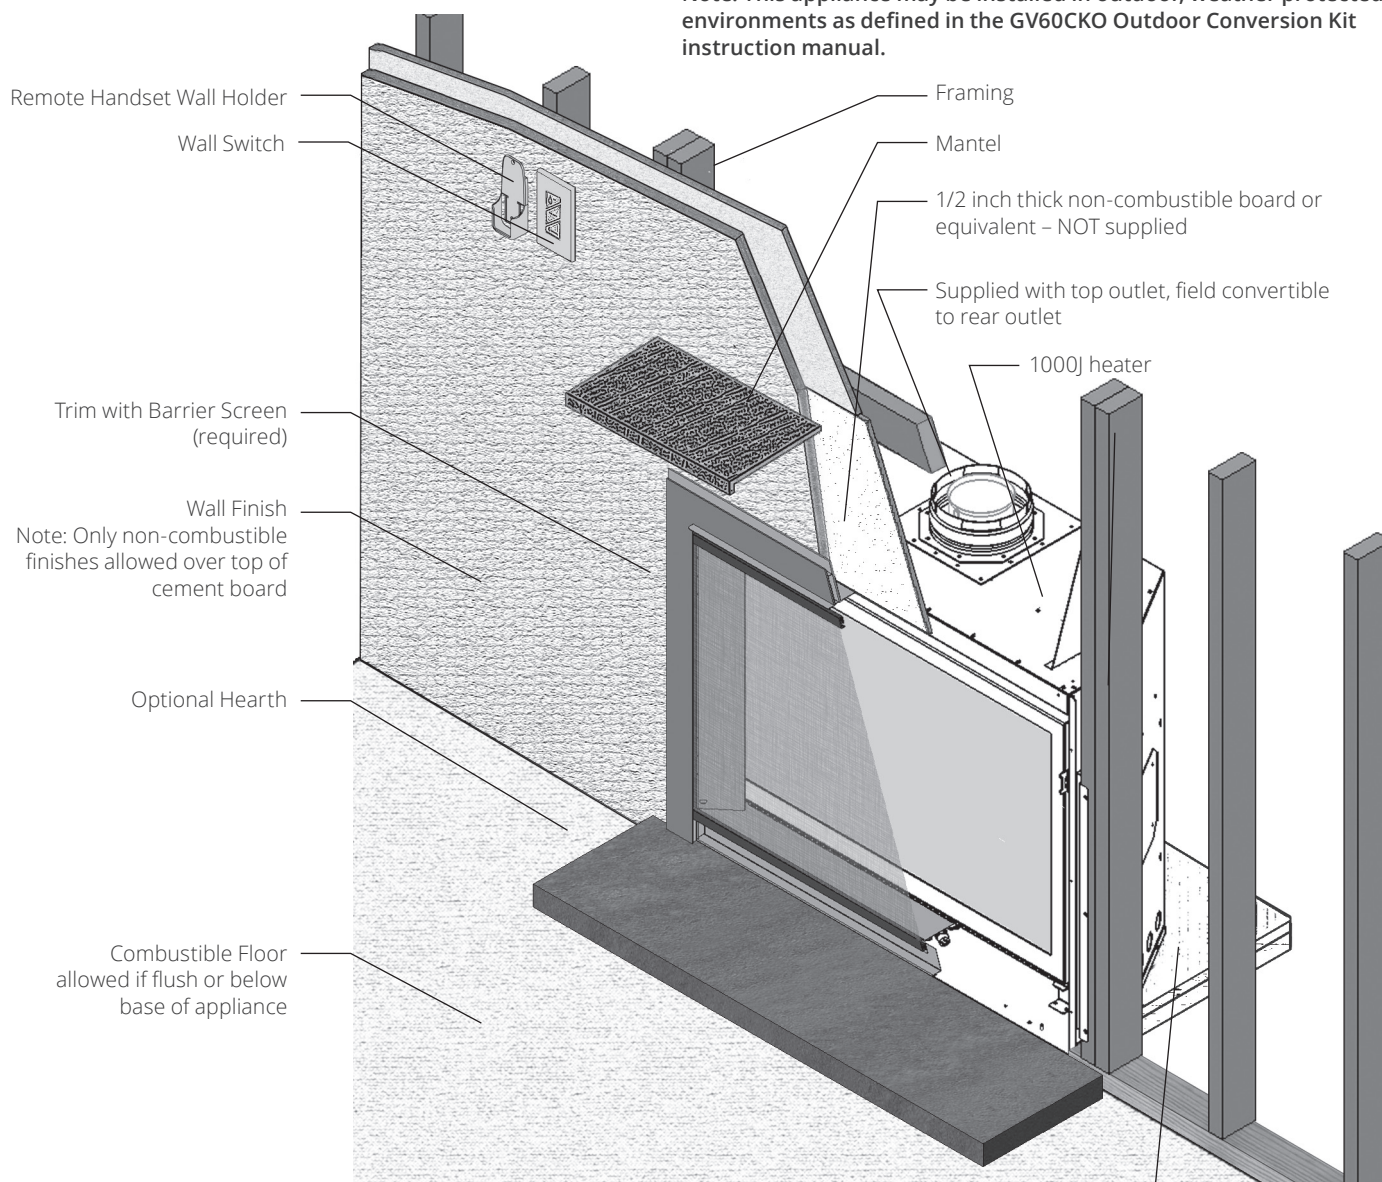

valor® H3 1000J

April 2019

1/2

New Construction Applications - Concept

Note: This appliance may be installed in outdoor, weather protected environments as defined in the GV60CKO Outdoor Conversion Kit instruction manual.

Combustible Framing Allowed Beneath Fireplace.
Do not install appliance directly on carpet.

valor[®] H3 1000J

April 2019

2/2

New Construction Applications - Dimensions

Dimensions

Top View

Left Side View

Front View

Right Side View

Location

Corner Dimensions