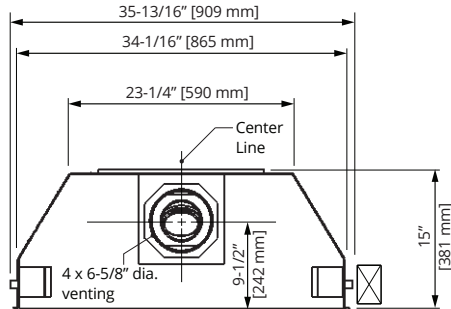

Combustible Framing Allowed Beneath Fireplace.
Do not install appliance directly on carpet.

valor[®] H3 1000J

April 2019

2/2

New Construction Applications - Dimensions

Dimensions

Top View

Left Side View

Front View

Right Side View

Location

Corner Dimensions