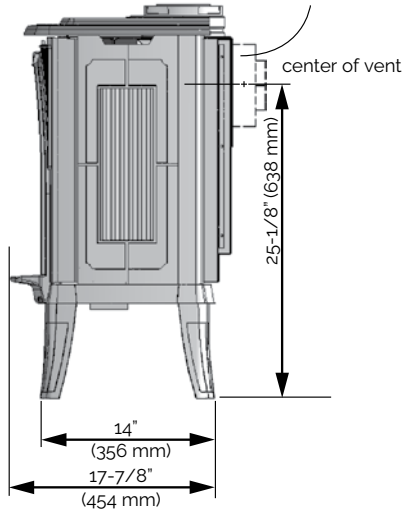

ALWAYS REFER TO THE MANUAL FOR COMPLETE INSTALL INSTRUCTIONS.

PRESIDENT

OWNER INSTALLER