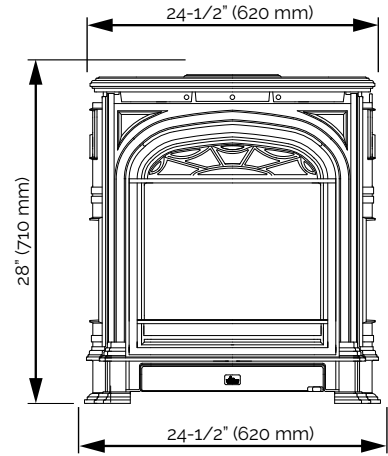

## PRESIDENT VIEWING AREA

21 3/8" w x 13" h = 283"²

## MADRONA VIEWING AREA

arched front:  
20 3/8" w x 13 1/2" h = 275"²  
(minus frets)

square front:  
21 3/4" w x 13" h = 283"²