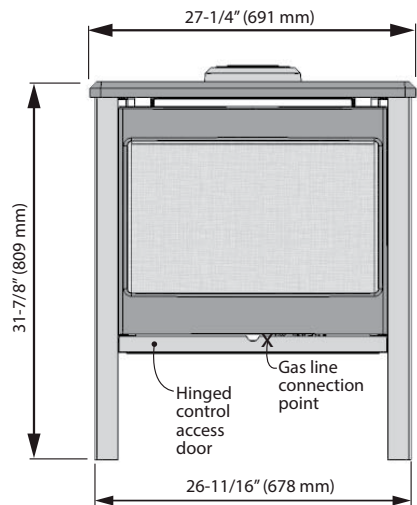

## PRESIDENT VIEWING AREA

21 3/8" w x 13" h = 283"²

## MADRONA VIEWING AREA

arched front:  
20 3/8" w x 13 1/2" h = 275"²  
(minus frets)

square front:  
21 3/4" w x 13" h = 283"²

## MADRONA MODERN VIEWING AREA

16 3/4" w x 15 3/8" h = 258"²