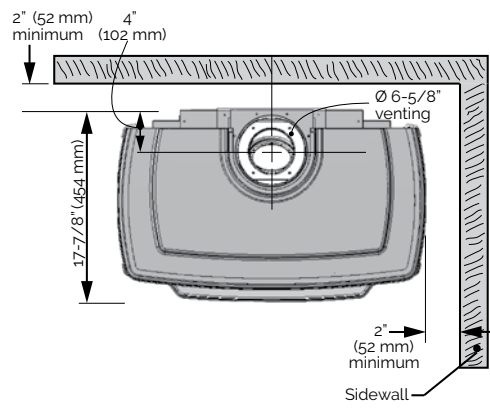

ALWAYS REFER TO THE MANUAL FOR COMPLETE INSTALL INSTRUCTIONS.

PRESIDENT

OWNER INSTALLER