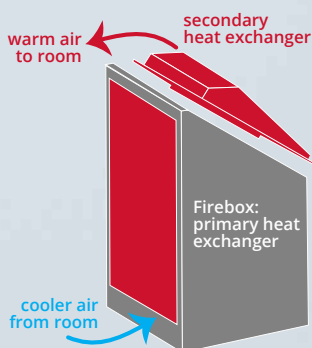

## MADRONA MODERN

ALMOND  
WHITE

PEWTER  
SIDES

BLACK  
SIDES

Inside every Valor stove is a Secondary Heat Exchanger that naturally improves the amount of convective heat you enjoy, saving you energy and improving your level of comfortable warmth.