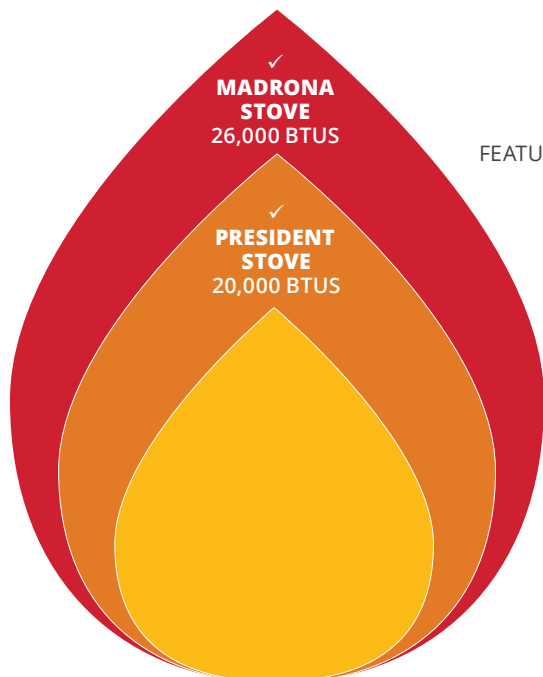

Why Choose

Feel the heat.

All our gas fireplace radiate heat. Like feeling the sun on your skin. The best kind of heat there is.

Heater-rated

We're rated with space heaters so we put Radiant Heat Technology into every fire. You can feel it.

Works quietly.

We designed our gas fireplaces to move the heated air via natural convection at the rate of 120 cubic foot per minute—no need for a noisy blower.

Stainless Steel burner

Our precision stainless steel burners don't rust, and create an enhanced flame and ember glow that produces radiant heat.

STOVE ON COVER:
MADRONA MODERN, ALMOND WHITE
MFCS05-2 + MFCS05-1AW + MFCS05-3AW
TRADITIONAL LOGS MF28LSK

Efficiency

Valor fireplaces are heater-rated. Our Radiant Zone Heating is up to 25% more efficient than central forced air systems.

FEATURED IN THIS BROCHURE:
RADIANT GAS STOVES

SPEAK TO YOUR DEALER
TO FIND OUT MORE.