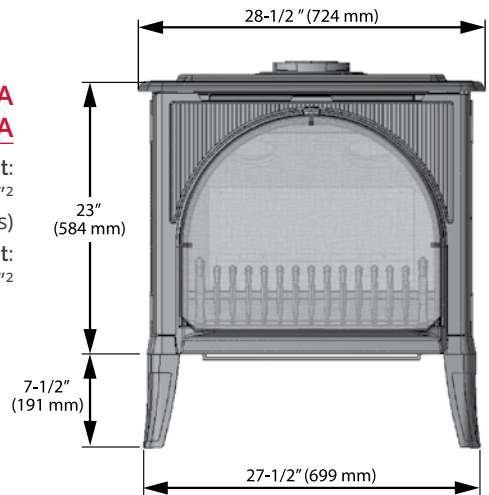

## PRESIDENT VIEWING AREA

21 3/8" w x 13" h = 283"²

## MADRONA VIEWING AREA

arched front:  
20 3/8" w x 13 1/2" h = 275"²  
(minus frets)

square front:  
21 3/4" w x 13" h = 283"²

## MADRONA MODERN VIEWING AREA

16 3/4" w x 15 3/8" h = 258"²