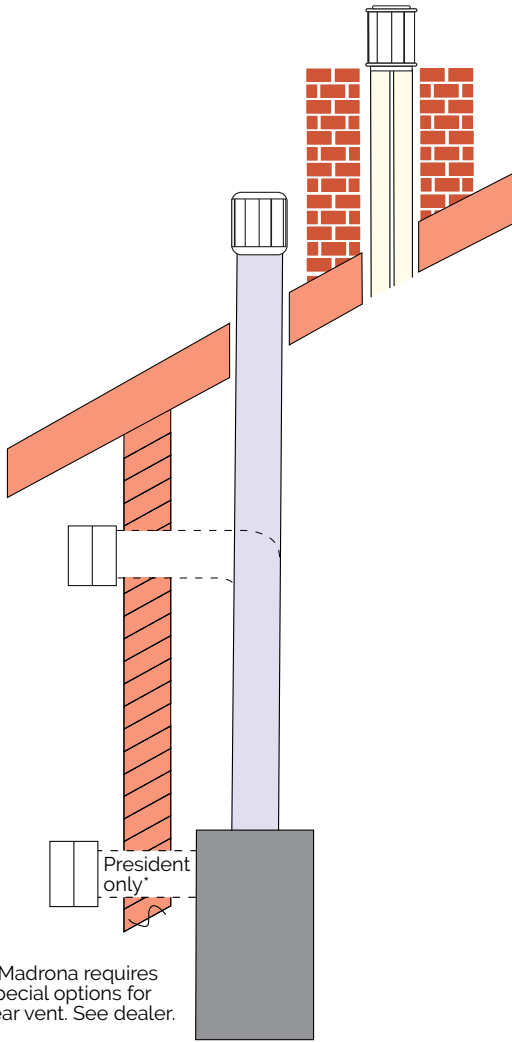

SPECIFICATIONS

VENTING OPTIONS: MADRONA AND PRESIDENT

Valor stoves offer several flexible venting options, including top and rear venting. See manual for instructions.