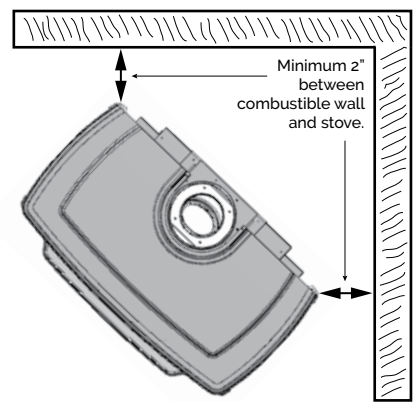

ALWAYS REFER TO THE MANUAL FOR COMPLETE INSTALL INSTRUCTIONS.

PRESIDENT

OWNER INSTALLER