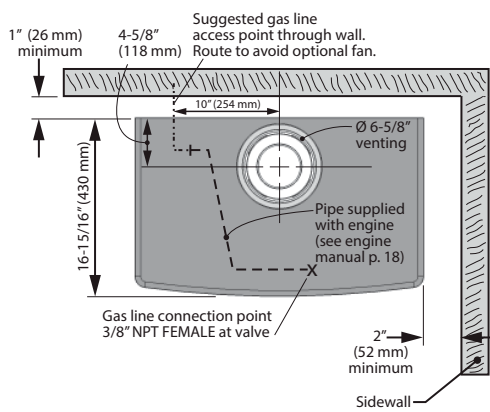

ALWAYS REFER TO THE MANUAL FOR COMPLETE INSTALL INSTRUCTIONS.

PRESIDENT

OWNER INSTALLER