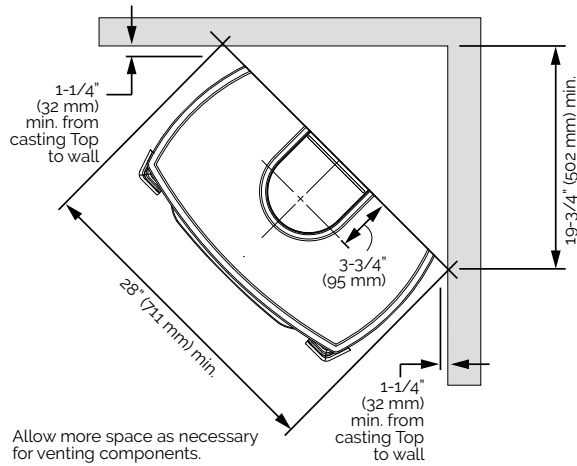

ALWAYS REFER TO THE MANUAL FOR COMPLETE INSTALL INSTRUCTIONS.

PRESIDENT

OWNER INSTALLER