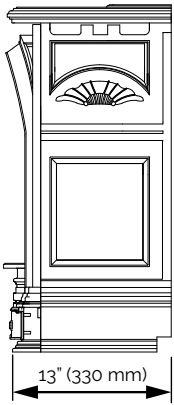

ALWAYS REFER TO THE MANUAL FOR COMPLETE INSTALL INSTRUCTIONS.

PRESIDENT

OWNER INSTALLER