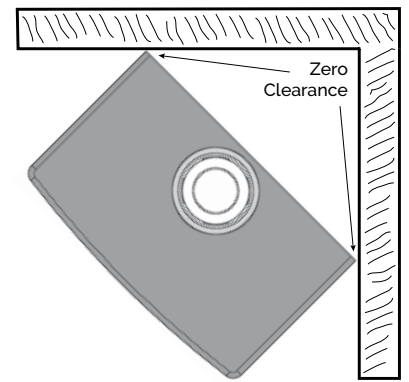

ALWAYS REFER TO THE MANUAL FOR COMPLETE INSTALL INSTRUCTIONS.

PRESIDENT

OWNER INSTALLER