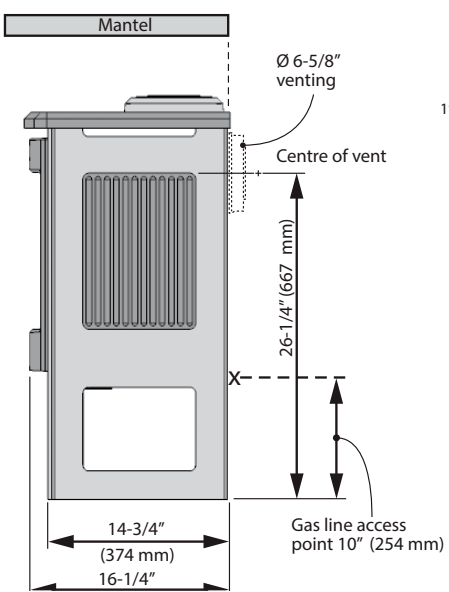

ALWAYS REFER TO THE MANUAL FOR COMPLETE INSTALL INSTRUCTIONS.

PRESIDENT

OWNER INSTALLER